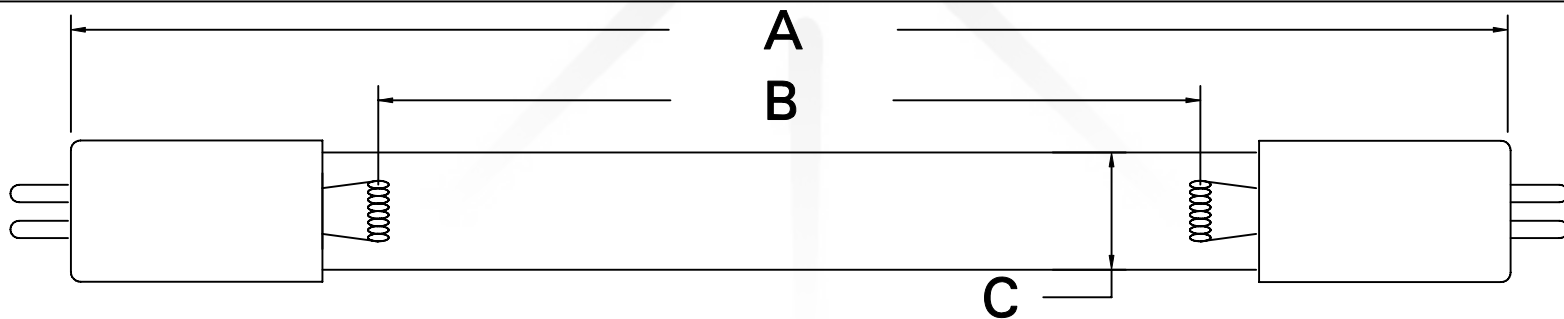

CUREUV Part No.: **192296**

(A) Total Length: 793mm

(B) Arc Length: 705mm

(C) Lamp Quartz Diameter: 15mm

Operating Current: 425mA

Lamp Voltage: 113

Lamp Wattage: 48

Peak UV Output: 253.7nm

Glass Type : Non Ozone

Style: Minature Bi-Pin

Style: Minature Bi-Pin

Output UVC Watts: 13.5

Output  $\mu\text{W}/\text{cm}^2$  @ 1m: 125

Rated Life (hrs): 10,000

**cureUV.com**