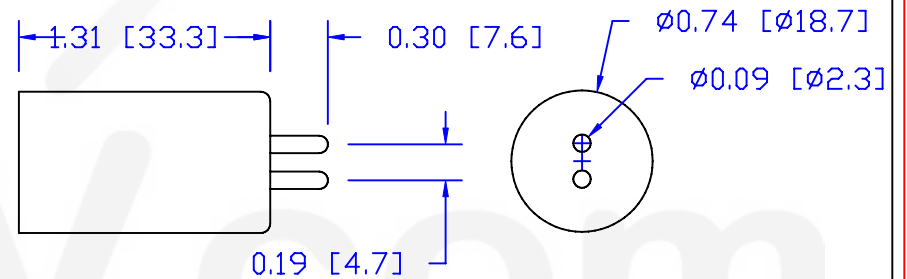

CUREUV Part No.: **192296**

(A) Total Length: 793mm

(B) Arc Length: 705mm

(C) Lamp Quartz Diameter: 15mm

Operating Current: 425mA

Lamp Voltage: 113

Lamp Wattage: 48

Peak UV Output: 253.7nm

Glass Type : Non Ozone

Style: Minature Bi-Pin

Style: Minature Bi-Pin

Output UVC Watts: 13.5

Output  $\mu\text{W}/\text{cm}^2$  @ 1m: 125

Rated Life (hrs): 10,000

**cureUV.com**