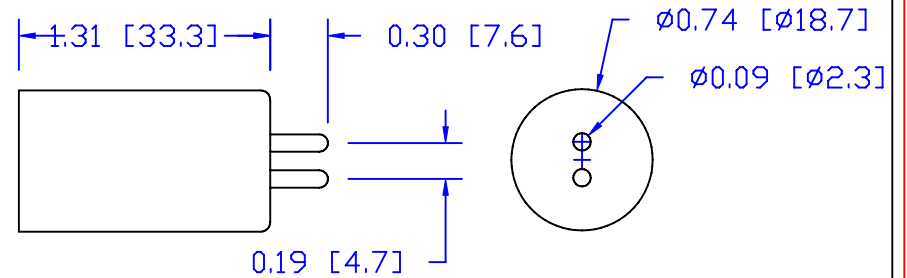

CUREUV Part No.: **192296**

(A) Total Length: 793mm

(B) Arc Length: 705mm

(C) Lamp Quartz Diameter: 15mm

Operating Current: 425mA

Lamp Voltage: 113

Lamp Wattage: 48

Peak UV Output: 253.7nm

Glass Type : Non Ozone

Style: Minature Bi-Pin

Style: Minature Bi-Pin

Output UVC Watts: 13.5

Output  $\mu\text{W}/\text{cm}^2$  @ 1m: 125

Rated Life (hrs): 10,000

**cureUV.com**