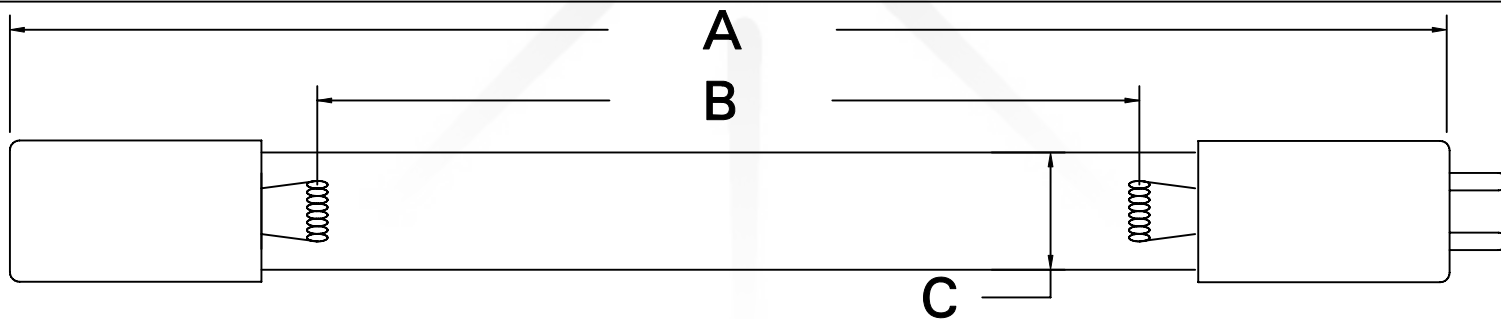

CUREUV Part No.: **194677**

(A) Total Length: 810mm

(B) Arc Length: 730mm

(C) Lamp Quartz Diameter: 15mm

Operating Current: 425mA

Lamp Voltage:

Lamp Wattage: 39

Peak UV Output: 253.7nm

Glass Type : Non Ozone

Style: 4 Pin

Style: No Hole Base

Output UVC Watts: 13.8

Output  $\mu\text{W}/\text{cm}^2$  @ 1m: 130

Rated Life (hrs): 10,000

**cureUV.com**