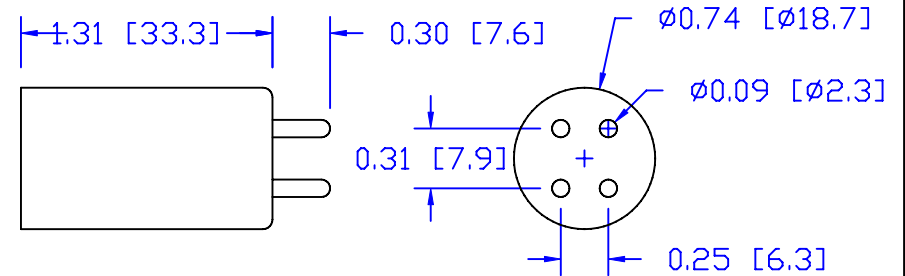

CUREUV Part No.: **194677**

(A) Total Length: 810mm

(B) Arc Length: 730mm

(C) Lamp Quartz Diameter: 15mm

Operating Current: 425mA

Lamp Voltage:

Lamp Wattage: 39

Peak UV Output: 253.7nm

Glass Type : Non Ozone

Style: 4 Pin

Style: No Hole Base

Output UVC Watts: 13.8

Output  $\mu\text{W}/\text{cm}^2$  @ 1m: 130

Rated Life (hrs): 10,000

**cureUV.com**