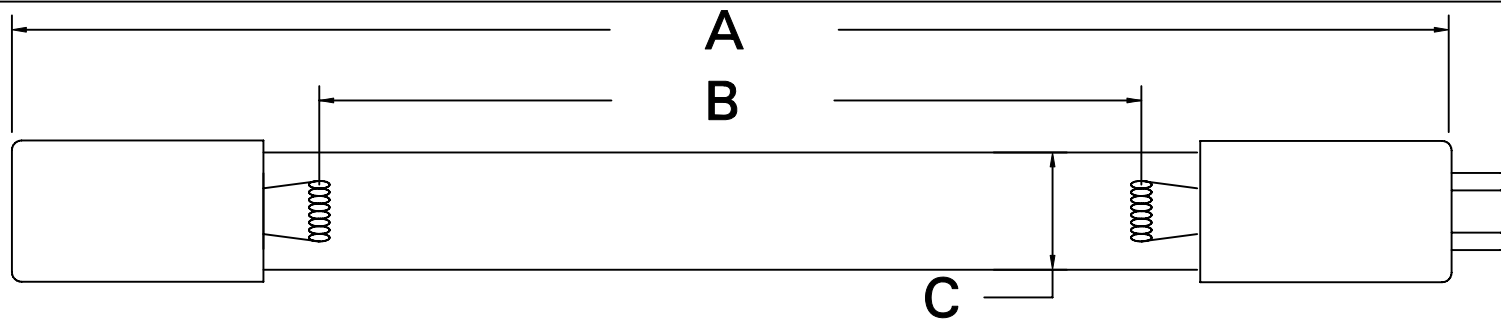

CUREUV Part No.: **510839**

(A) Total Length: 810mm

(B) Arc Length: 730mm

(C) Lamp Quartz Diameter: 15mm

Operating Current: 425mA

Lamp Voltage:

Lamp Wattage: 39

Peak UV Output: 253.7nm

Glass Type : Non Ozone

Style: 4 Pin

Style: No Hole Base

Output UVC Watts: 13.8

Output uW/cm² @ 1m: 130

Rated Life (hrs): 10,000

cureUV.com