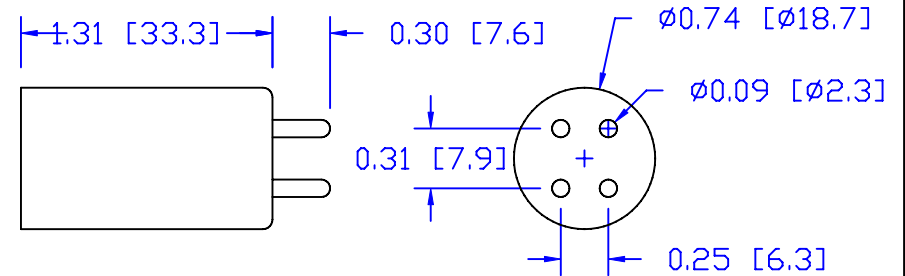

CUREUV Part No.: **510839**

(A) Total Length: 810mm

(B) Arc Length: 730mm

(C) Lamp Quartz Diameter: 15mm

Operating Current: 425mA

Lamp Voltage:

Lamp Wattage: 39

Peak UV Output: 253.7nm

Glass Type : Non Ozone

Style: 4 Pin

Style: No Hole Base

Output UVC Watts: 13.8

Output uW/cm² @ 1m: 130

Rated Life (hrs): 10,000

cureUV.com