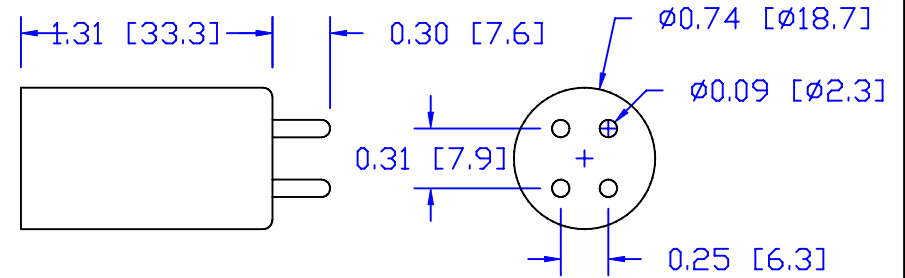

CUREUV Part No.: **510838**

(A) Total Length: 810mm

(B) Arc Length: 730mm

(C) Lamp Quartz Diameter: 15mm

Operating Current: 425mA

Lamp Voltage:

Lamp Wattage: 39

Peak UV Output: 253.7nm

Glass Type : Non Ozone

Style: 4 Pin

Style: No Hole Base

Output UVC Watts: 13.8

Output  $\mu\text{W}/\text{cm}^2$  @ 1m: 130

Rated Life (hrs): 10,000

**cureUV.com**