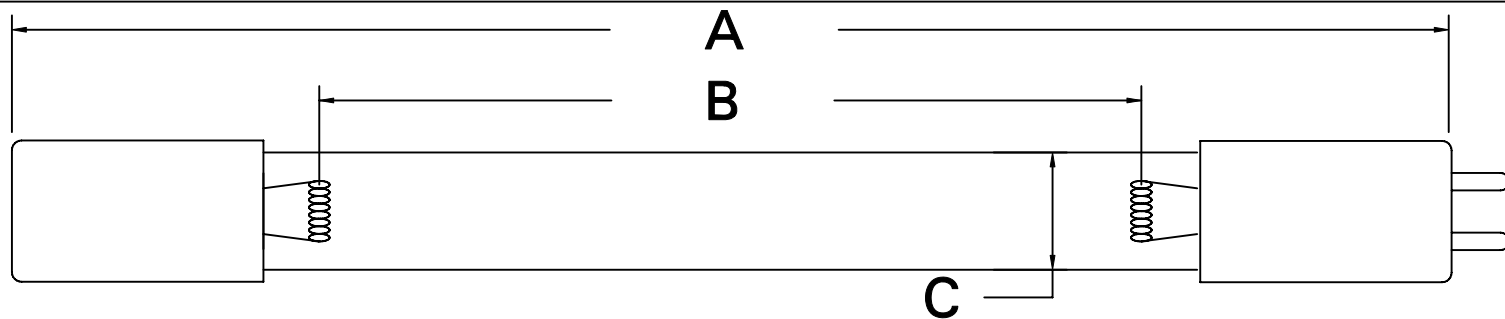

CUREUV Part No.: **510838**

(A) Total Length: 810mm

(B) Arc Length: 730mm

(C) Lamp Quartz Diameter: 15mm

Operating Current: 425mA

Lamp Voltage:

Lamp Wattage: 39

Peak UV Output: 253.7nm

Glass Type : Non Ozone

Style: 4 Pin

Style: No Hole Base

Output UVC Watts: 13.8

Output  $\mu\text{W}/\text{cm}^2$  @ 1m: 130

Rated Life (hrs): 10,000

**cureUV.com**