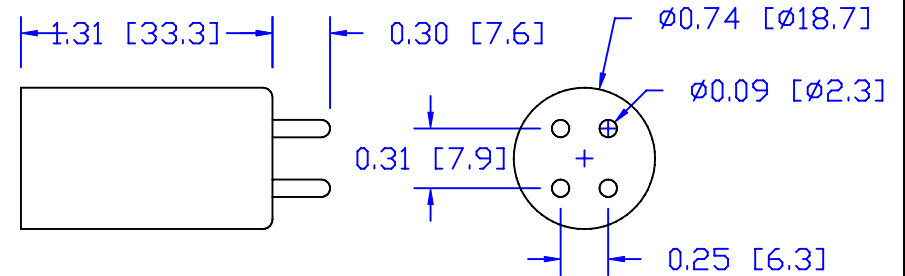

CUREUV Part No.: **192228**

(A) Total Length: 330mm

(B) Arc Length: 240mm

(C) Lamp Quartz Diameter: 15mm

Operating Current: 425mA

Lamp Voltage:

Lamp Wattage: 16

Peak UV Output: 253.7nm

Glass Type : Ozone

Style: 4 Pin

Style: No Hole Base

Output UVC Watts: 4.5

Output $\mu\text{W}/\text{cm}^2$ @ 1m: 46

Rated Life (hrs): 10,000

cureUV.com