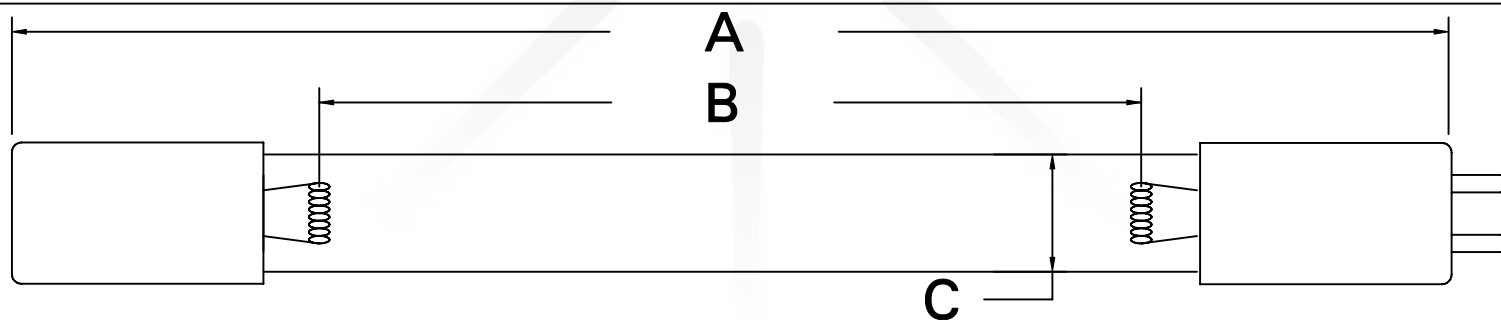

CUREUV Part No.: **192228**

(A) Total Length: 330mm

(B) Arc Length: 240mm

(C) Lamp Quartz Diameter: 15mm

Operating Current: 425mA

Lamp Voltage:

Lamp Wattage: 16

Peak UV Output: 253.7nm

Glass Type : Ozone

Style: 4 Pin

Style: No Hole Base

Output UVC Watts: 4.5

Output $\mu\text{W}/\text{cm}^2$ @ 1m: 46

Rated Life (hrs): 10,000

cureUV.com