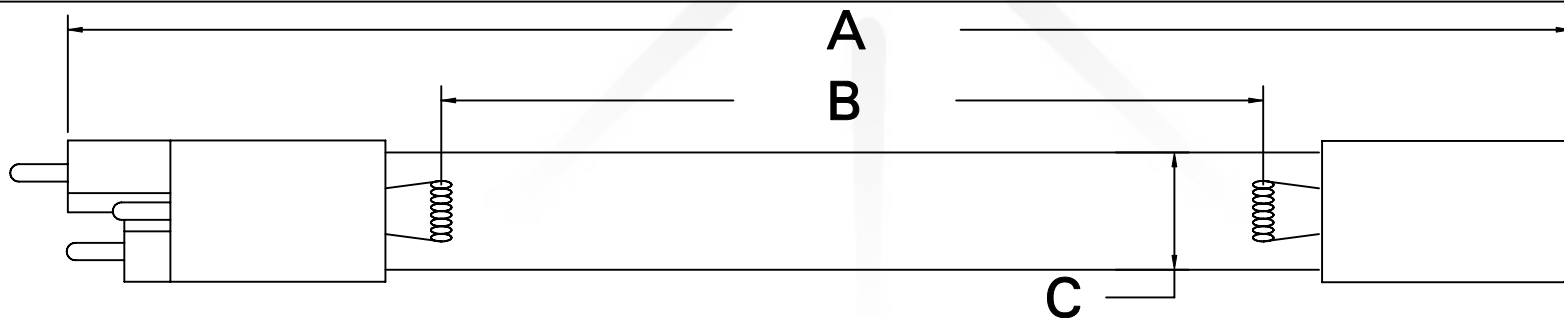

CUREUV Part No.: **510782**

(A) Total Length: 810mm

(B) Arc Length: 734mm

(C) Lamp Quartz Diameter: 15mm

Operating Current: 420mA

Lamp Voltage: 90V

Lamp Wattage: 38

Peak UV Output: 253.7nm

Glass Type : Non Ozone

Style: 4 Pin Step / R-Can

Style: No Hole Base

Output UVC Watts: 14

Output $\mu\text{W}/\text{cm}^2$ @ 1m: 130

Rated Life (hrs): 12,000

cureUV.com