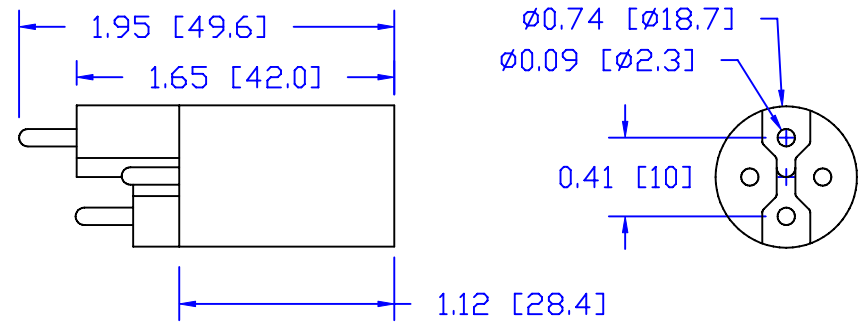

CUREUV Part No.: **510782**

(A) Total Length: 810mm

(B) Arc Length: 734mm

(C) Lamp Quartz Diameter: 15mm

Operating Current: 420mA

Lamp Voltage: 90V

Lamp Wattage: 38

Peak UV Output: 253.7nm

Glass Type : Non Ozone

Style: 4 Pin Step / R-Can

Style: No Hole Base

Output UVC Watts: 14

Output $\mu\text{W}/\text{cm}^2$ @ 1m: 130

Rated Life (hrs): 12,000

cureUV.com