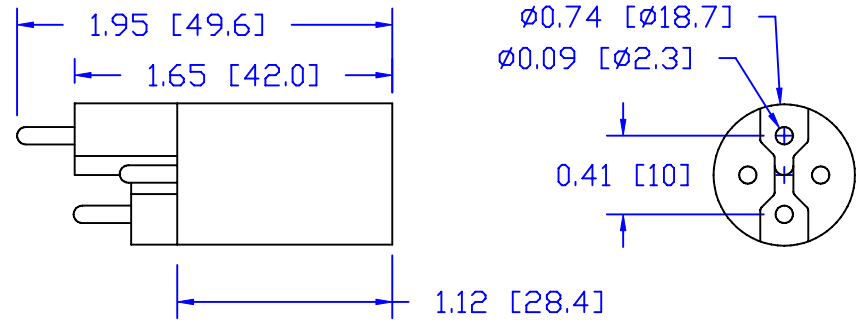

CUREUV Part No.: **510784**

(A) Total Length: 810mm

(B) Arc Length: 734mm

(C) Lamp Quartz Diameter: 15mm

Operating Current: 420mA

Lamp Voltage: 90V

Lamp Wattage: 38

Peak UV Output: 253.7nm

Glass Type : Non Ozone

Style: 4 Pin Step / R-Can

Style: No Hole Base

Output UVC Watts: 14

Output $\mu\text{W}/\text{cm}^2$ @ 1m: 130

Rated Life (hrs): 12,000

cureUV.com