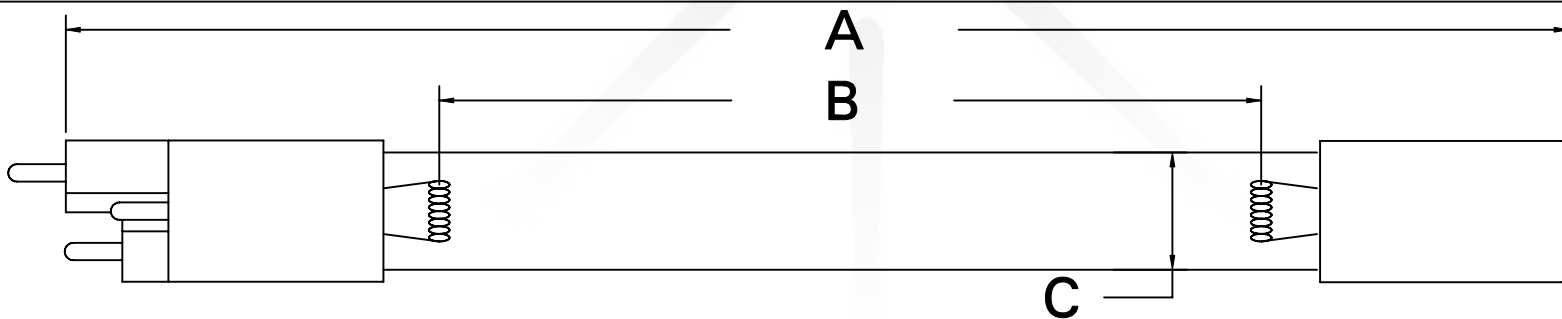

CUREUV Part No.: **510784**

(A) Total Length: 810mm

(B) Arc Length: 734mm

(C) Lamp Quartz Diameter: 15mm

Operating Current: 420mA

Lamp Voltage: 90V

Lamp Wattage: 38

Peak UV Output: 253.7nm

Glass Type : Non Ozone

Style: 4 Pin Step / R-Can

Style: No Hole Base

Output UVC Watts: 14

Output $\mu\text{W}/\text{cm}^2$ @ 1m: 130

Rated Life (hrs): 12,000

cureUV.com