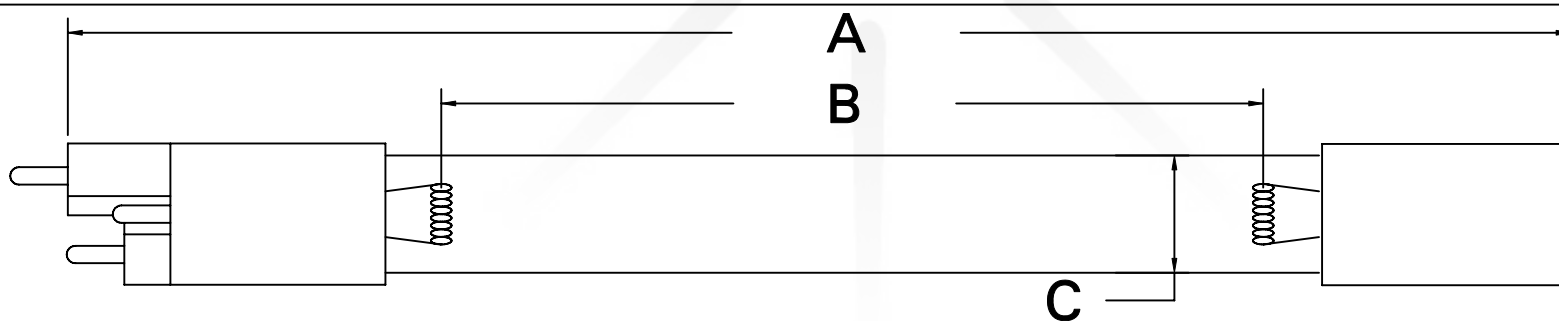

CUREUV Part No.: **510783**

(A) Total Length: 810mm

(B) Arc Length: 734mm

(C) Lamp Quartz Diameter: 15mm

Operating Current: 420mA

Lamp Voltage: 90V

Lamp Wattage: 38

Peak UV Output: 253.7nm

Glass Type : Non Ozone

Style: 4 Pin Step / R-Can

Style: No Hole Base

Output UVC Watts: 14

Output $\mu\text{W}/\text{cm}^2$ @ 1m: 130

Rated Life (hrs): 12,000

cureUV.com