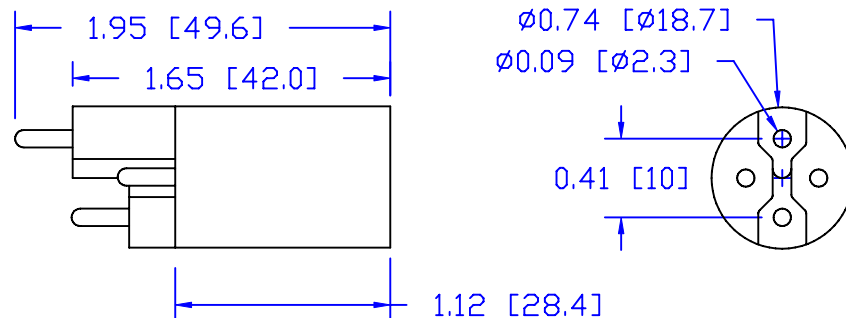

CUREUV Part No.: **510783**

(A) Total Length: 810mm

(B) Arc Length: 734mm

(C) Lamp Quartz Diameter: 15mm

Operating Current: 420mA

Lamp Voltage: 90V

Lamp Wattage: 38

Peak UV Output: 253.7nm

Glass Type : Non Ozone

Style: 4 Pin Step / R-Can

Style: No Hole Base

Output UVC Watts: 14

Output $\mu\text{W}/\text{cm}^2$ @ 1m: 130

Rated Life (hrs): 12,000

cureUV.com