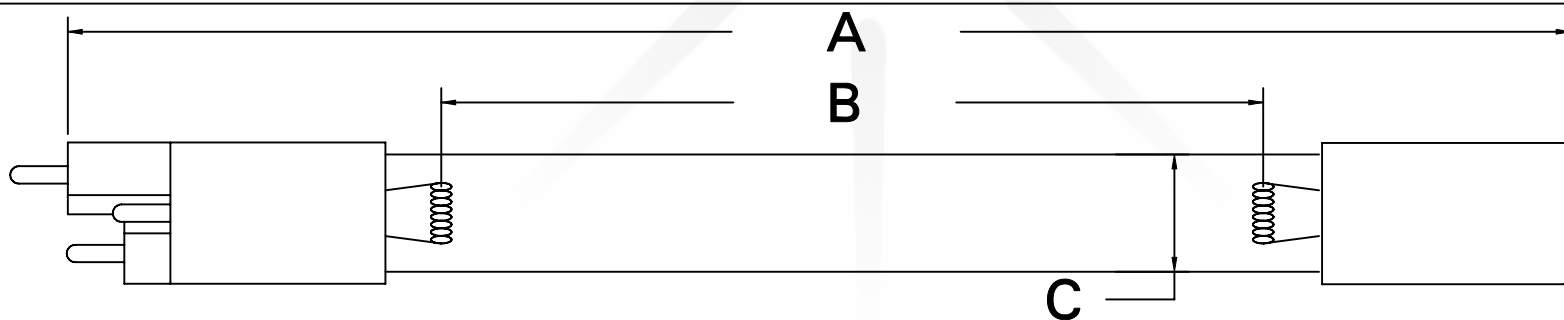

CUREUV Part No.: **510781**

(A) Total Length: 810mm

(B) Arc Length: 734mm

(C) Lamp Quartz Diameter: 15mm

Operating Current: 420mA

Lamp Voltage: 90V

Lamp Wattage: 38

Peak UV Output: 253.7nm

Glass Type : Non Ozone

Style: 4 Pin Step / R-Can

Style: No Hole Base

Output UVC Watts: 14

Output uW/cm² @ 1m: 130

Rated Life (hrs): 12,000

cureUV.com