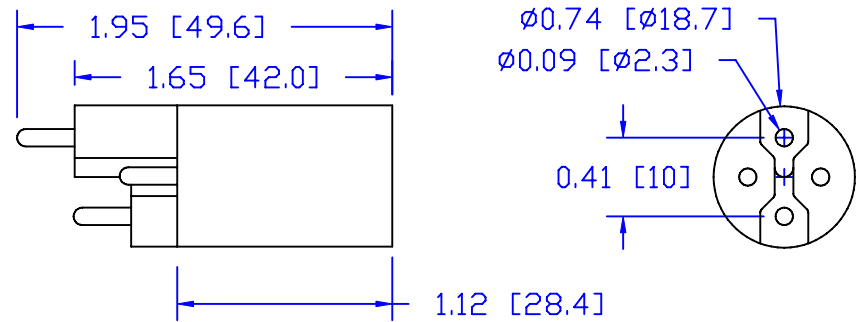

CUREUV Part No.: **510781**

(A) Total Length: 810mm

(B) Arc Length: 734mm

(C) Lamp Quartz Diameter: 15mm

Operating Current: 420mA

Lamp Voltage: 90V

Lamp Wattage: 38

Peak UV Output: 253.7nm

Glass Type : Non Ozone

Style: 4 Pin Step / R-Can

Style: No Hole Base

Output UVC Watts: 14

Output uW/cm² @ 1m: 130

Rated Life (hrs): 12,000

cureUV.com