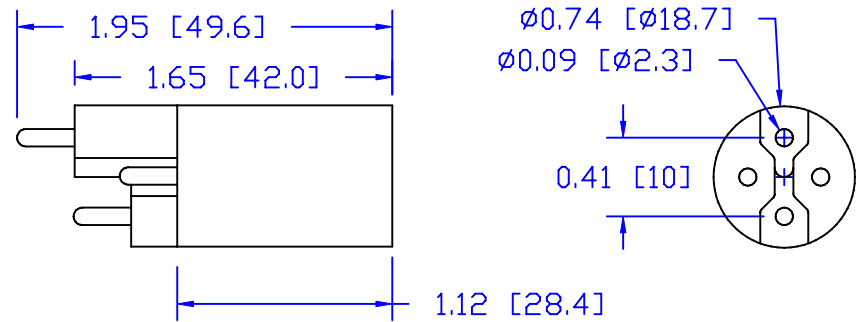

CUREUV Part No.: **510780**

(A) Total Length: 810mm

(B) Arc Length: 734mm

(C) Lamp Quartz Diameter: 15mm

Operating Current: 420mA

Lamp Voltage: 90V

Lamp Wattage: 38

Peak UV Output: 253.7nm

Glass Type : Non Ozone

Style: 4 Pin Step / R-Can

Style: No Hole Base

Output UVC Watts: 14

Output  $\mu\text{W}/\text{cm}^2$  @ 1m: 130

Rated Life (hrs): 12,000

**cureUV.com**