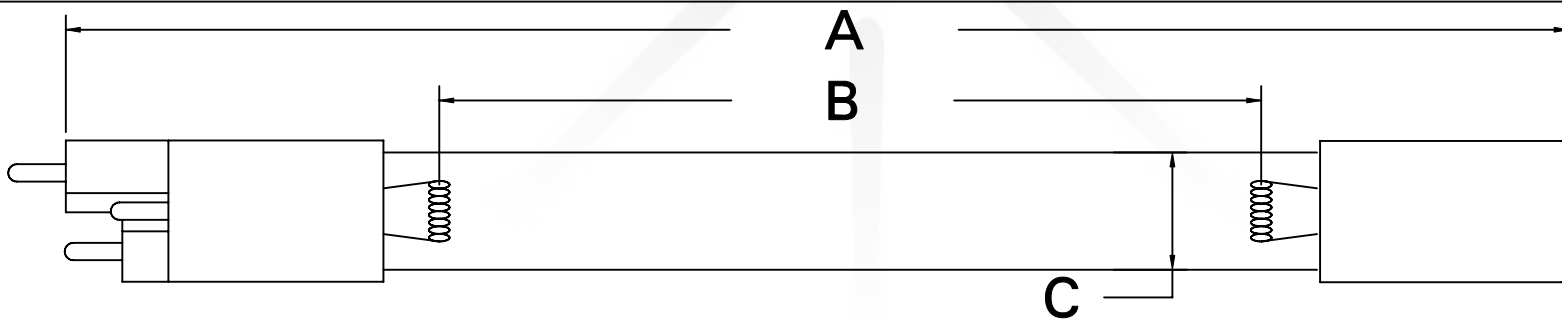

CUREUV Part No.: **510780**

(A) Total Length: 810mm

(B) Arc Length: 734mm

(C) Lamp Quartz Diameter: 15mm

Operating Current: 420mA

Lamp Voltage: 90V

Lamp Wattage: 38

Peak UV Output: 253.7nm

Glass Type : Non Ozone

Style: 4 Pin Step / R-Can

Style: No Hole Base

Output UVC Watts: 14

Output  $\mu\text{W}/\text{cm}^2$  @ 1m: 130

Rated Life (hrs): 12,000

**cureUV.com**