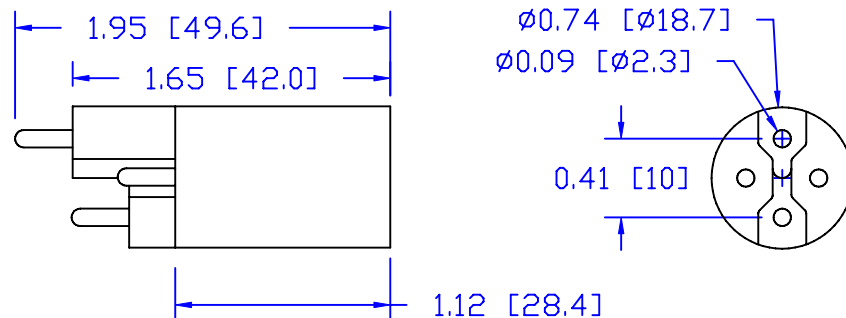

CUREUV Part No.: **510779**

(A) Total Length: 810mm

(B) Arc Length: 734mm

(C) Lamp Quartz Diameter: 15mm

Operating Current: 420mA

Lamp Voltage: 90V

Lamp Wattage: 38

Peak UV Output: 253.7nm

Glass Type : Non Ozone

Style: 4 Pin Step / R-Can

Style: No Hole Base

Output UVC Watts: 14

Output  $\mu\text{W}/\text{cm}^2$  @ 1m: 130

Rated Life (hrs): 12,000

**cureUV.com**