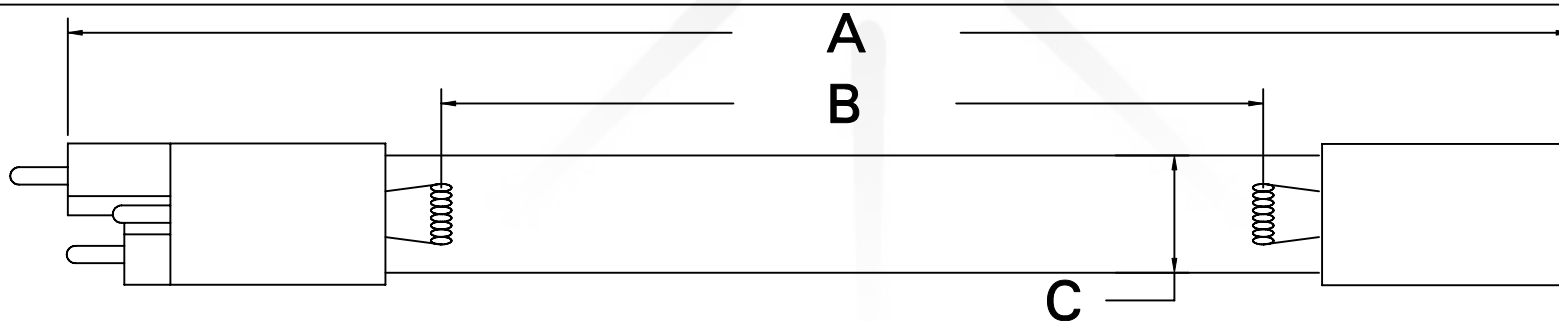

CUREUV Part No.: **510779**

(A) Total Length: 810mm

(B) Arc Length: 734mm

(C) Lamp Quartz Diameter: 15mm

Operating Current: 420mA

Lamp Voltage: 90V

Lamp Wattage: 38

Peak UV Output: 253.7nm

Glass Type : Non Ozone

Style: 4 Pin Step / R-Can

Style: No Hole Base

Output UVC Watts: 14

Output  $\mu\text{W}/\text{cm}^2$  @ 1m: 130

Rated Life (hrs): 12,000

**cureUV.com**