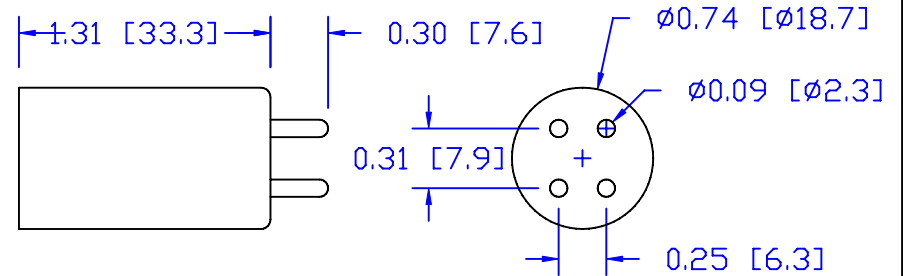

CUREUV Part No.: **194674**

(A) Total Length: 843mm

(B) Arc Length: 760mm

(C) Lamp Quartz Diameter: 15mm

Operating Current: 420mA

Lamp Voltage: 120

Lamp Wattage: 40

Peak UV Output: 253.7nm

Glass Type : Non Ozone

Style: 4 Pin

Style: No Hole Base

Output UVC Watts: 13.8

Output $\mu\text{W}/\text{cm}^2$ @ 1m:

Rated Life (hrs): 10,000

cureUV.com