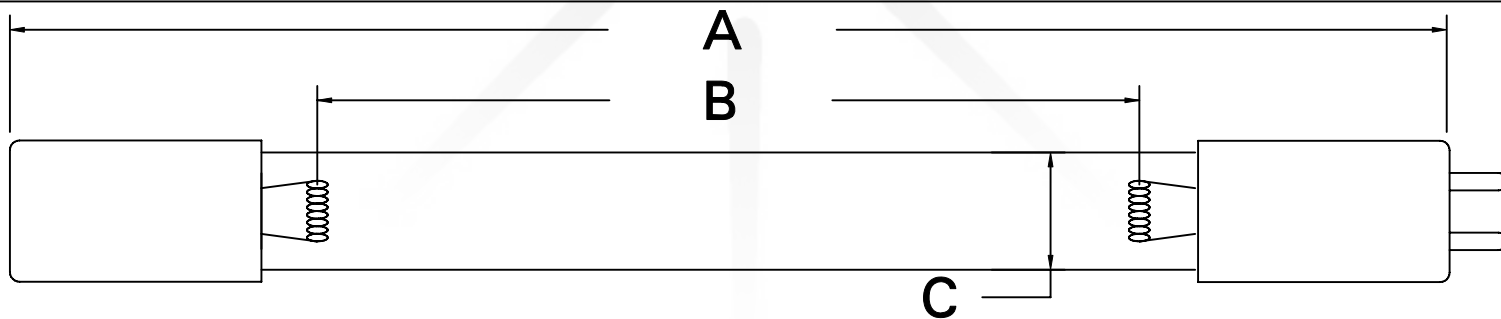

CUREUV Part No.: **194674**

(A) Total Length: 843mm

(B) Arc Length: 760mm

(C) Lamp Quartz Diameter: 15mm

Operating Current: 420mA

Lamp Voltage: 120

Lamp Wattage: 40

Peak UV Output: 253.7nm

Glass Type : Non Ozone

Style: 4 Pin

Style: No Hole Base

Output UVC Watts: 13.8

Output $\mu\text{W}/\text{cm}^2$ @ 1m:

Rated Life (hrs): 10,000

cureUV.com