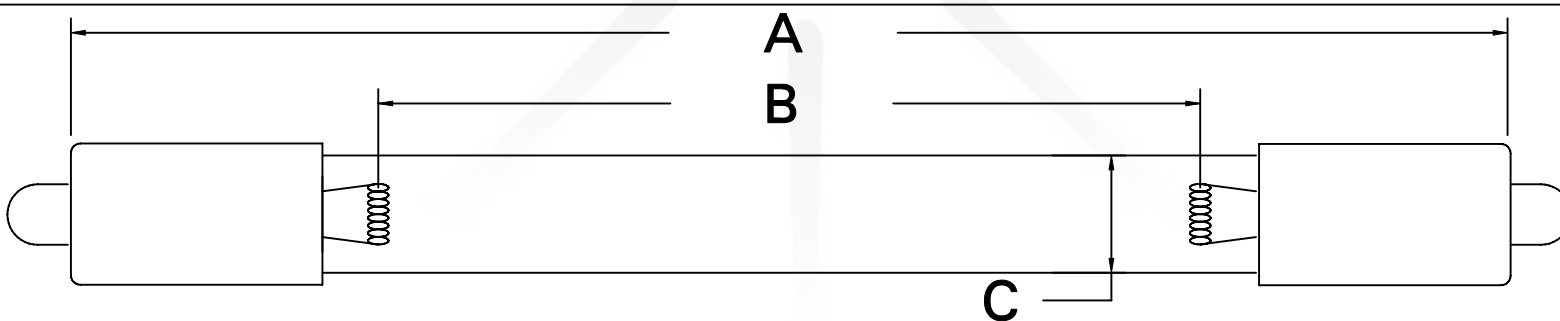

CUREUV Part No.: **194555**

(A) Total Length: 1555mm

(B) Arc Length: 1490mm

(C) Lamp Quartz Diameter: 15mm

Operating Current: 450mA

Lamp Voltage: 170

Lamp Wattage: 75

Peak UV Output: 185nm

Glass Type : Ozone

Style: Single Pin

Style: Single Pin

Output UVC Watts: 33

Output  $\mu\text{W}/\text{cm}^2$  @ 1m: 240

Rated Life (hrs): 10,000

**cureUV.com**