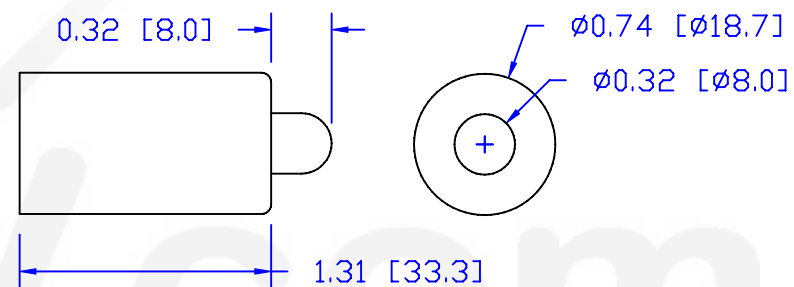

CUREUV Part No.: **194555**

(A) Total Length: 1555mm

(B) Arc Length: 1490mm

(C) Lamp Quartz Diameter: 15mm

Operating Current: 450mA

Lamp Voltage: 170

Lamp Wattage: 75

Peak UV Output: 185nm

Glass Type : Ozone

Style: Single Pin

Style: Single Pin

Output UVC Watts: 33

Output  $\mu\text{W}/\text{cm}^2$  @ 1m: 240

Rated Life (hrs): 10,000

**cureUV.com**