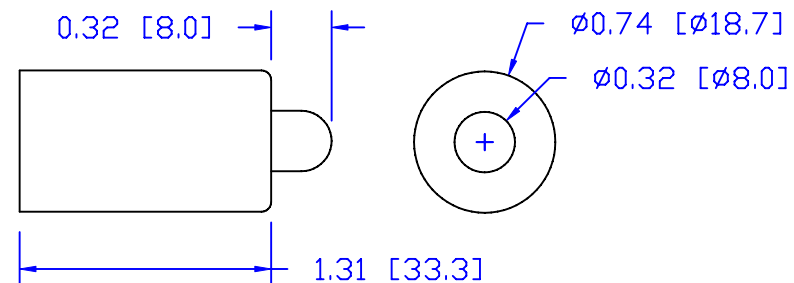

CUREUV Part No.: **194555**

(A) Total Length: 1555mm

(B) Arc Length: 1490mm

(C) Lamp Quartz Diameter: 15mm

Operating Current: 450mA

Lamp Voltage: 170

Lamp Wattage: 75

Peak UV Output: 185nm

Glass Type : Ozone

Style: Single Pin

Style: Single Pin

Output UVC Watts: 33

Output  $\mu\text{W}/\text{cm}^2$  @ 1m: 240

Rated Life (hrs): 10,000

**cureUV.com**