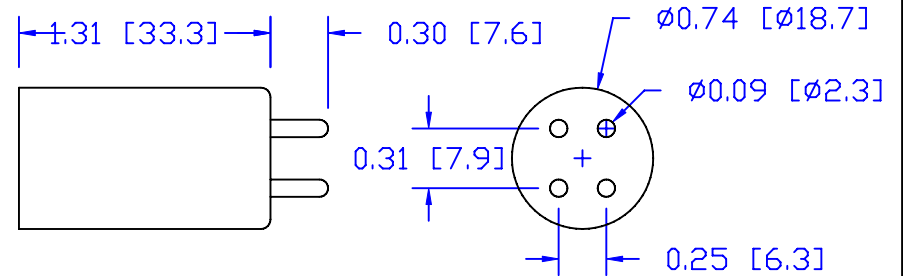

CUREUV Part No.: **194685**

(A) Total Length: 843mm

(B) Arc Length: 760mm

(C) Lamp Quartz Diameter: 15mm

Operating Current: 420mA

Lamp Voltage: 120

Lamp Wattage: 40

Peak UV Output: 253.7nm

Glass Type : Non Ozone

Style: 4 Pin

Style: No Hole Base

Output UVC Watts: 13.8

Output  $\mu\text{W}/\text{cm}^2$  @ 1m:

Rated Life (hrs): 10,000

**cureUV.com**