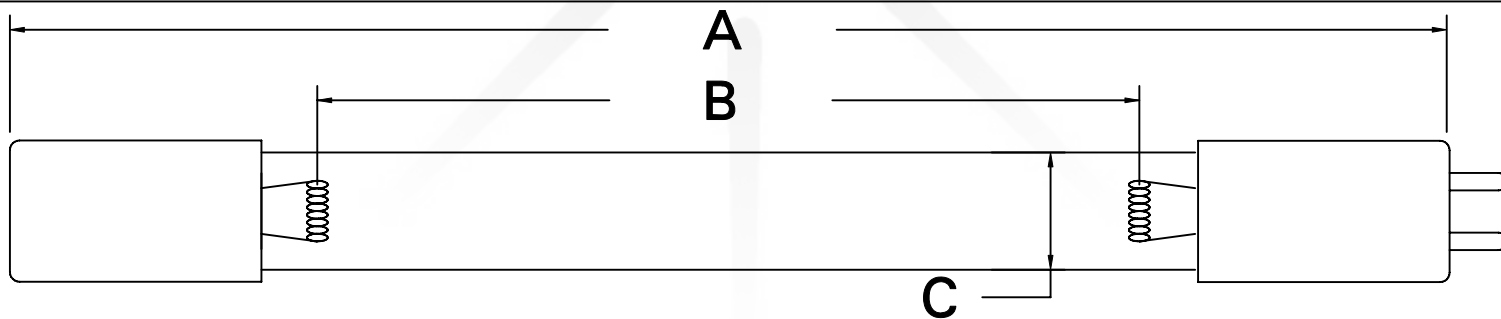

CUREUV Part No.: **194685**

(A) Total Length: 843mm

(B) Arc Length: 760mm

(C) Lamp Quartz Diameter: 15mm

Operating Current: 420mA

Lamp Voltage: 120

Lamp Wattage: 40

Peak UV Output: 253.7nm

Glass Type : Non Ozone

Style: 4 Pin

Style: No Hole Base

Output UVC Watts: 13.8

Output  $\mu\text{W}/\text{cm}^2$  @ 1m:

Rated Life (hrs): 10,000

**cureUV.com**