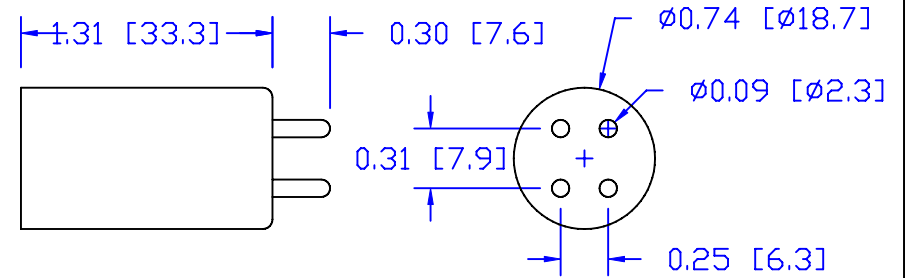

CUREUV Part No.: **191705**

(A) Total Length: 533mm

(B) Arc Length: 450mm

(C) Lamp Quartz Diameter: 15mm

Operating Current:

Lamp Voltage: 60

Lamp Wattage: 25

Peak UV Output: 253.7nm

Glass Type : / Non Ozone

Style: 4 Pin

Style: No Hole Base

Output UVC Watts: 8.9

Output $\mu\text{W}/\text{cm}^2$ @ 1m: 80

Rated Life (hrs): 10,000

cureUV.com