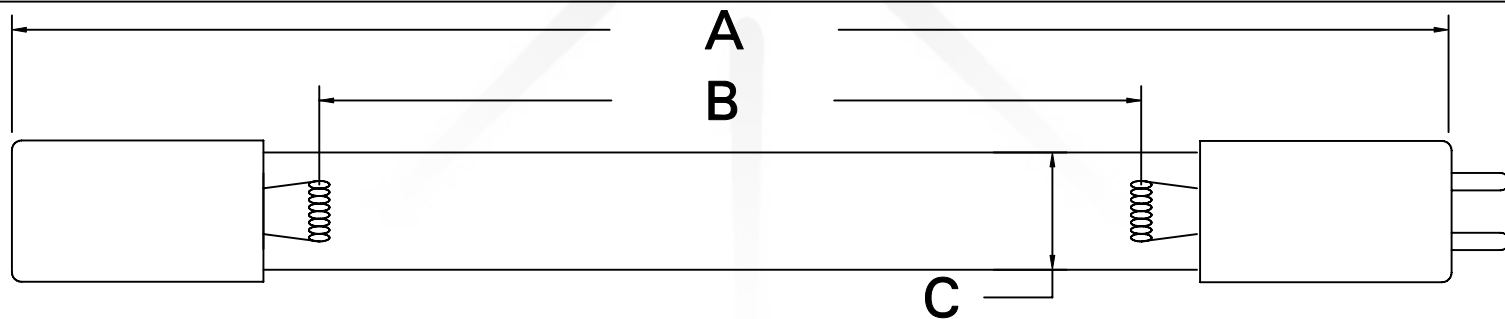

CUREUV Part No.: **191705**

(A) Total Length: 533mm

(B) Arc Length: 450mm

(C) Lamp Quartz Diameter: 15mm

Operating Current:

Lamp Voltage: 60

Lamp Wattage: 25

Peak UV Output: 253.7nm

Glass Type : / Non Ozone

Style: 4 Pin

Style: No Hole Base

Output UVC Watts: 8.9

Output $\mu\text{W}/\text{cm}^2$ @ 1m: 80

Rated Life (hrs): 10,000

cureUV.com