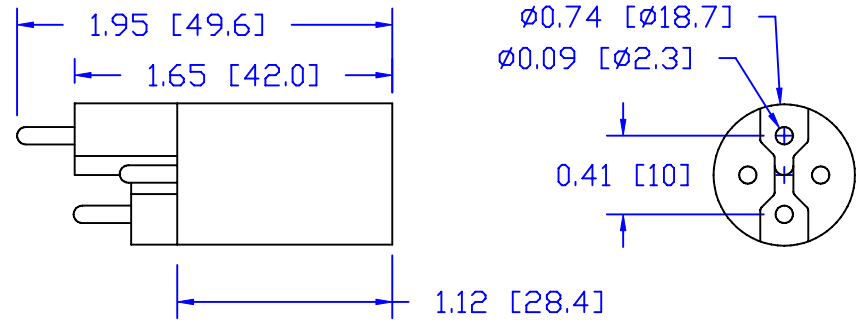

CUREUV Part No.: **510778**

(A) Total Length: 810mm

(B) Arc Length: 734mm

(C) Lamp Quartz Diameter: 15mm

Operating Current: 420mA

Lamp Voltage: 90V

Lamp Wattage: 38

Peak UV Output: 253.7nm

Glass Type : Non Ozone

Style: 4 Pin Step / R-Can

Style: No Hole Base

Output UVC Watts: 14

Output $\mu\text{W}/\text{cm}^2$ @ 1m: 130

Rated Life (hrs): 12,000

cureUV.com