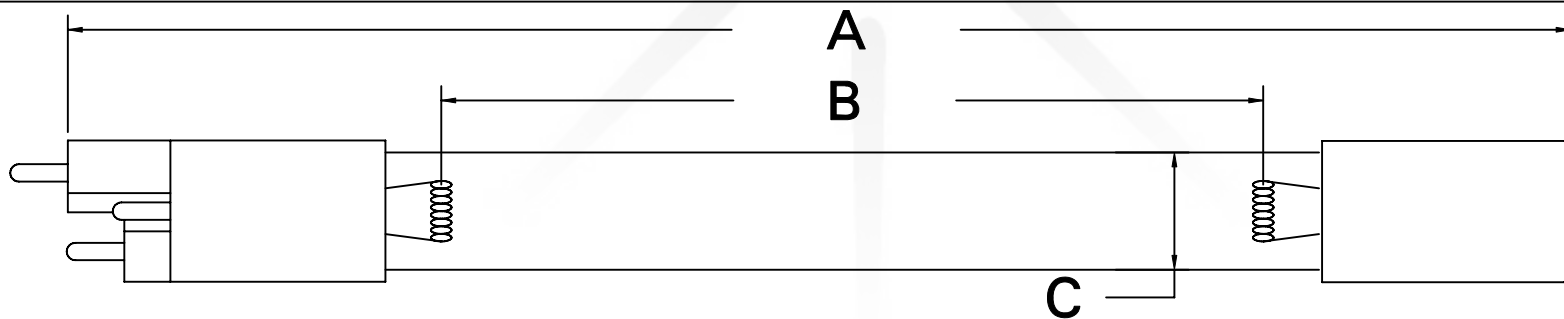

CUREUV Part No.: **510778**

(A) Total Length: 810mm

(B) Arc Length: 734mm

(C) Lamp Quartz Diameter: 15mm

Operating Current: 420mA

Lamp Voltage: 90V

Lamp Wattage: 38

Peak UV Output: 253.7nm

Glass Type : Non Ozone

Style: 4 Pin Step / R-Can

Style: No Hole Base

Output UVC Watts: 14

Output $\mu\text{W}/\text{cm}^2$ @ 1m: 130

Rated Life (hrs): 12,000

cureUV.com