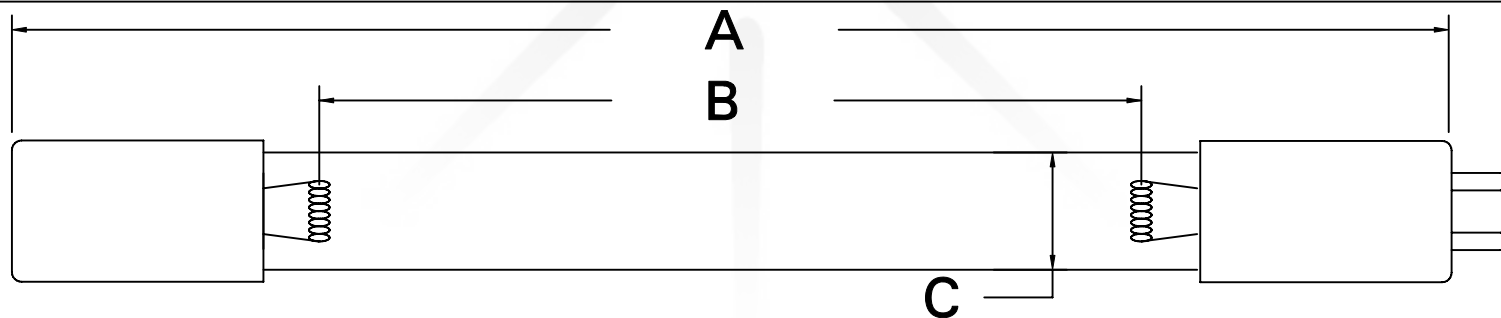

CUREUV Part No.: **510820**

(A) Total Length: 810mm

(B) Arc Length: 730mm

(C) Lamp Quartz Diameter: 15mm

Operating Current: 425mA

Lamp Voltage:

Lamp Wattage: 39

Peak UV Output: 253.7nm

Glass Type : Non Ozone

Style: 4 Pin

Style: No Hole Base

Output UVC Watts: 13.8

Output uW/cm<sup>2</sup> @ 1m: 130

Rated Life (hrs): 10,000

**cureUV.com**