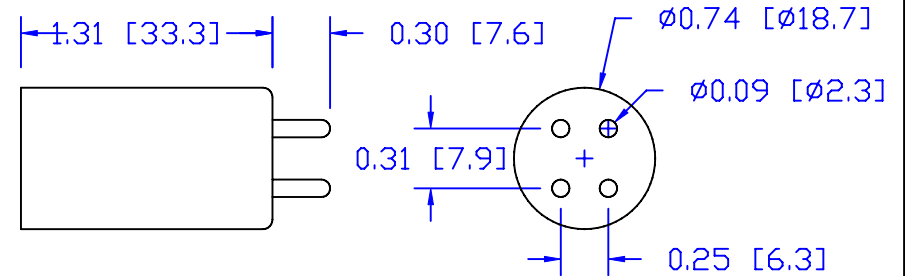

CUREUV Part No.: **510820**

(A) Total Length: 810mm

(B) Arc Length: 730mm

(C) Lamp Quartz Diameter: 15mm

Operating Current: 425mA

Lamp Voltage:

Lamp Wattage: 39

Peak UV Output: 253.7nm

Glass Type : Non Ozone

Style: 4 Pin

Style: No Hole Base

Output UVC Watts: 13.8

Output uW/cm<sup>2</sup> @ 1m: 130

Rated Life (hrs): 10,000

**cureUV.com**