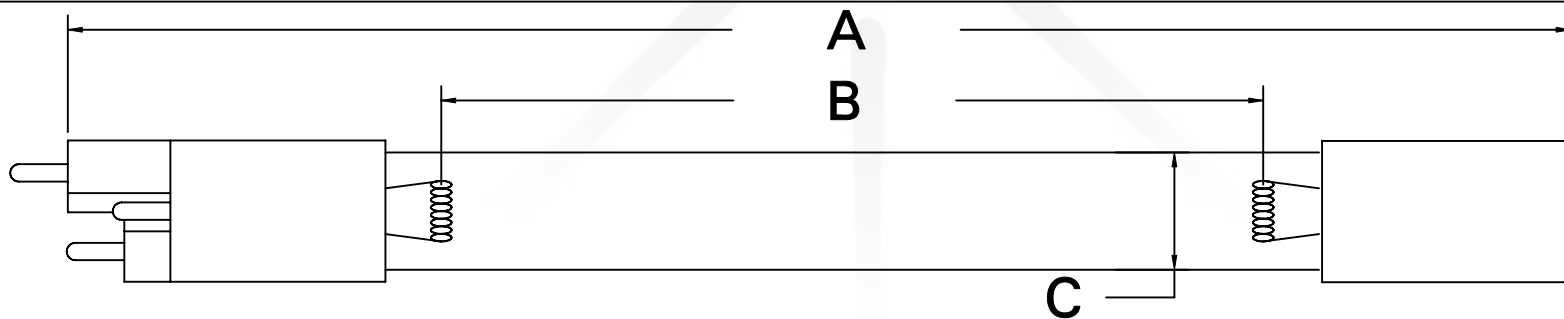

CUREUV Part No.: **510777**

(A) Total Length: 810mm

(B) Arc Length: 734mm

(C) Lamp Quartz Diameter: 15mm

Operating Current: 420mA

Lamp Voltage: 90V

Lamp Wattage: 38

Peak UV Output: 253.7nm

Glass Type : Non Ozone

Style: 4 Pin Step / R-Can

Style: No Hole Base

Output UVC Watts: 14

Output $\mu\text{W}/\text{cm}^2$ @ 1m: 130

Rated Life (hrs): 12,000

cureUV.com