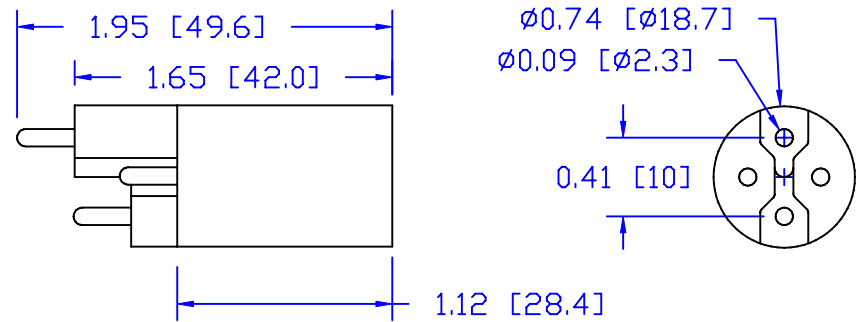

CUREUV Part No.: **510777**

(A) Total Length: 810mm

(B) Arc Length: 734mm

(C) Lamp Quartz Diameter: 15mm

Operating Current: 420mA

Lamp Voltage: 90V

Lamp Wattage: 38

Peak UV Output: 253.7nm

Glass Type : Non Ozone

Style: 4 Pin Step / R-Can

Style: No Hole Base

Output UVC Watts: 14

Output $\mu\text{W}/\text{cm}^2$ @ 1m: 130

Rated Life (hrs): 12,000

cureUV.com