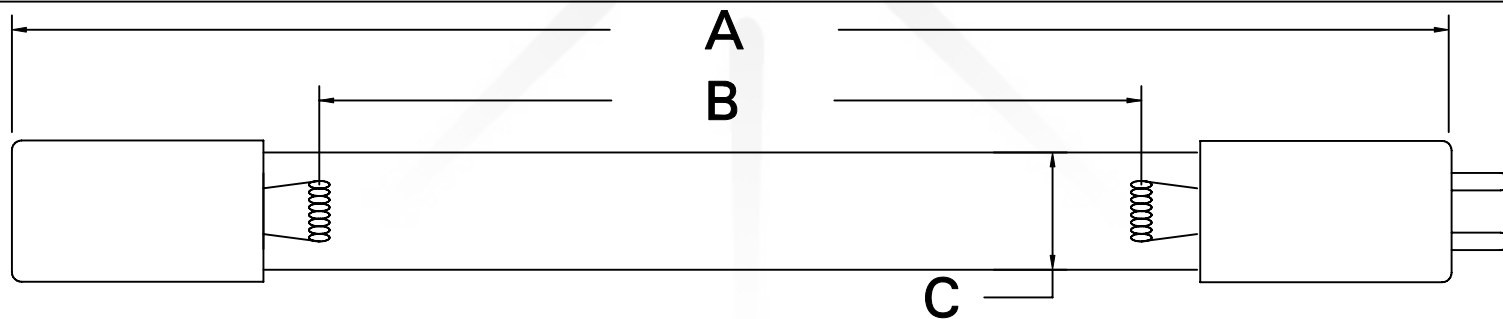

CUREUV Part No.: **510819**

(A) Total Length: 810mm

(B) Arc Length: 730mm

(C) Lamp Quartz Diameter: 15mm

Operating Current: 425mA

Lamp Voltage:

Lamp Wattage: 39

Peak UV Output: 253.7nm

Glass Type : Non Ozone

Style: 4 Pin

Style: No Hole Base

Output UVC Watts: 13.8

Output  $\mu\text{W}/\text{cm}^2$  @ 1m: 130

Rated Life (hrs): 10,000

**cureUV.com**