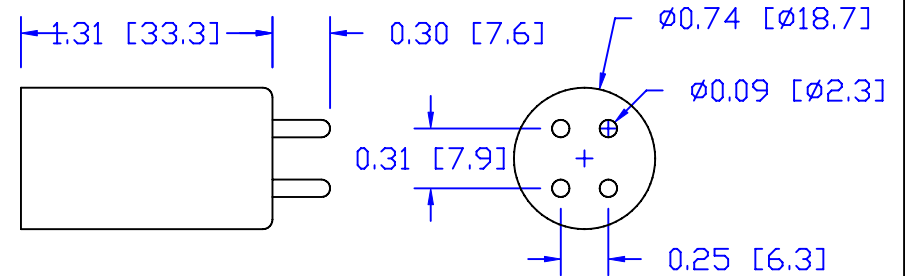

CUREUV Part No.: **510819**

(A) Total Length: 810mm

(B) Arc Length: 730mm

(C) Lamp Quartz Diameter: 15mm

Operating Current: 425mA

Lamp Voltage:

Lamp Wattage: 39

Peak UV Output: 253.7nm

Glass Type : Non Ozone

Style: 4 Pin

Style: No Hole Base

Output UVC Watts: 13.8

Output  $\mu\text{W}/\text{cm}^2$  @ 1m: 130

Rated Life (hrs): 10,000

**cureUV.com**