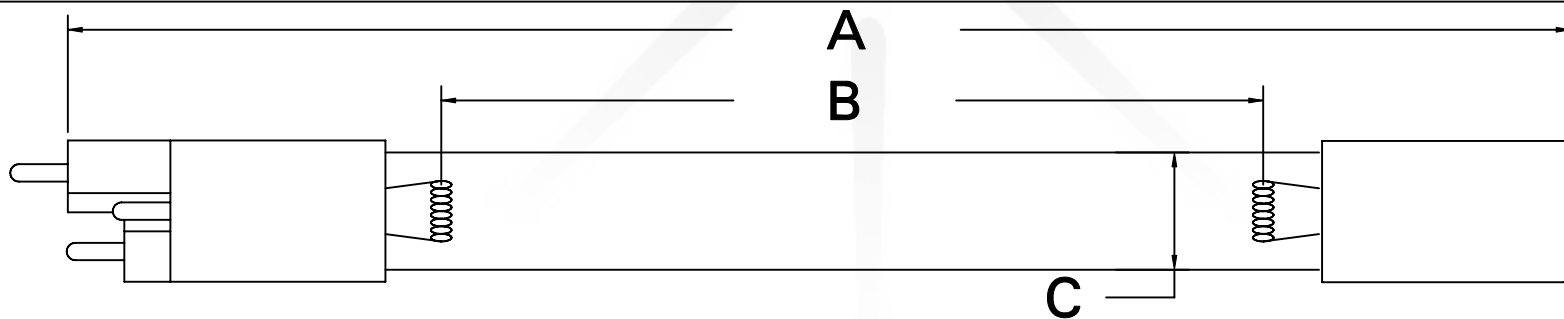

CUREUV Part No.: **510776**

(A) Total Length: 810mm

(B) Arc Length: 734mm

(C) Lamp Quartz Diameter: 15mm

Operating Current: 420mA

Lamp Voltage: 90V

Lamp Wattage: 38

Peak UV Output: 253.7nm

Glass Type : Non Ozone

Style: 4 Pin Step / R-Can

Style: No Hole Base

Output UVC Watts: 14

Output $\mu\text{W}/\text{cm}^2$ @ 1m: 130

Rated Life (hrs): 12,000

cureUV.com