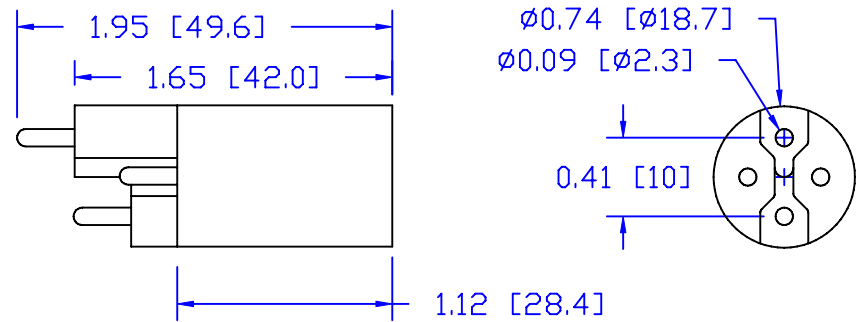

CUREUV Part No.: **510776**

(A) Total Length: 810mm

(B) Arc Length: 734mm

(C) Lamp Quartz Diameter: 15mm

Operating Current: 420mA

Lamp Voltage: 90V

Lamp Wattage: 38

Peak UV Output: 253.7nm

Glass Type : Non Ozone

Style: 4 Pin Step / R-Can

Style: No Hole Base

Output UVC Watts: 14

Output $\mu\text{W}/\text{cm}^2$ @ 1m: 130

Rated Life (hrs): 12,000

cureUV.com