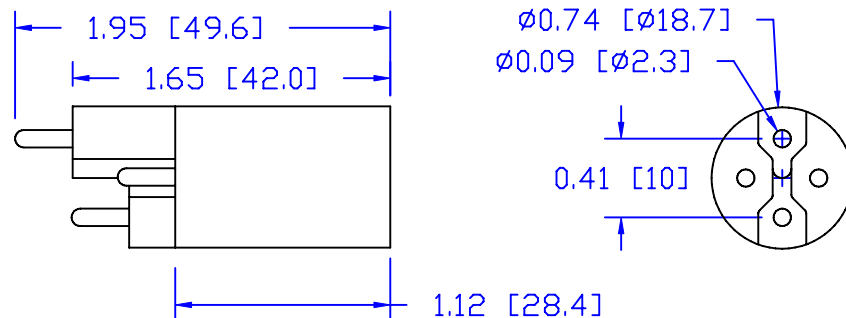

CUREUV Part No.: **510775**

(A) Total Length: 810mm

(B) Arc Length: 734mm

(C) Lamp Quartz Diameter: 15mm

Operating Current: 420mA

Lamp Voltage: 90V

Lamp Wattage: 38

Peak UV Output: 253.7nm

Glass Type : Non Ozone

Style: 4 Pin Step / R-Can

Style: No Hole Base

Output UVC Watts: 14

Output  $\mu\text{W}/\text{cm}^2$  @ 1m: 130

Rated Life (hrs): 12,000

**cureUV.com**