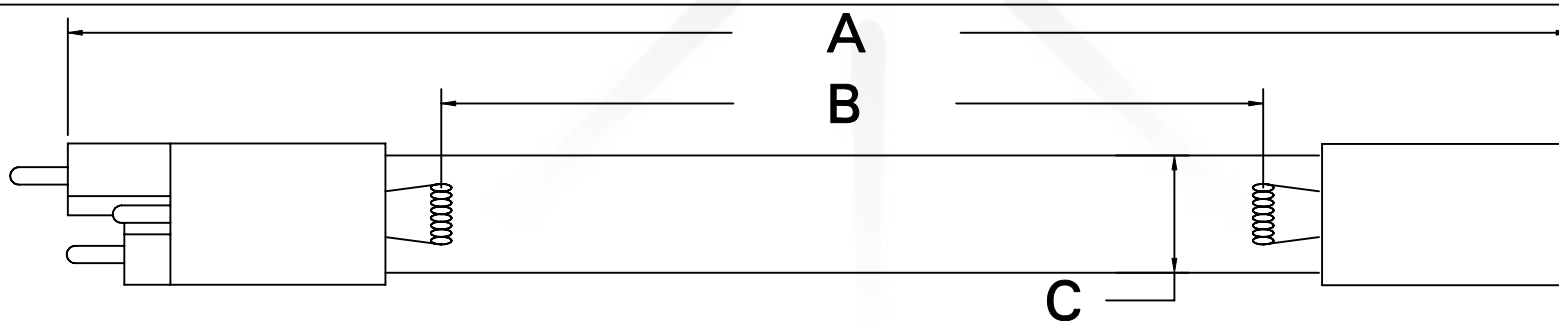

CUREUV Part No.: **510775**

(A) Total Length: 810mm

(B) Arc Length: 734mm

(C) Lamp Quartz Diameter: 15mm

Operating Current: 420mA

Lamp Voltage: 90V

Lamp Wattage: 38

Peak UV Output: 253.7nm

Glass Type : Non Ozone

Style: 4 Pin Step / R-Can

Style: No Hole Base

Output UVC Watts: 14

Output  $\mu\text{W}/\text{cm}^2$  @ 1m: 130

Rated Life (hrs): 12,000

**cureUV.com**