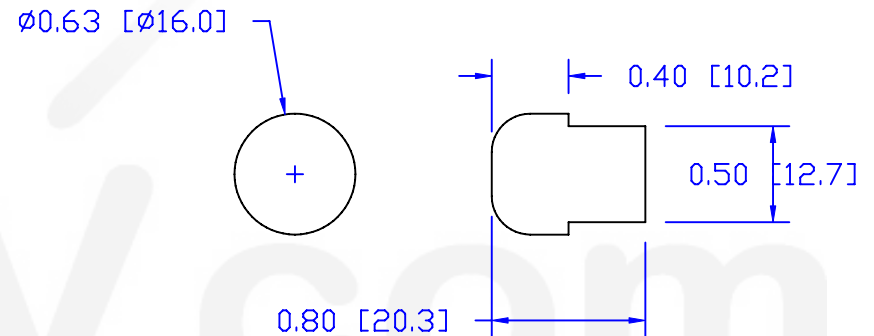

CUREUV Part No.: **192569**

(A) Total Length: 875mm

(B) Arc Length:

(C) Lamp Quartz Diameter: 17.5mm

Operating Current: 800mA

Lamp Voltage: 110

Lamp Wattage: 84

Peak UV Output: 253.7nm

Glass Type : Non Ozone

Style: B28

Style: Blank End

Output UVC Watts: 28

Output $\mu\text{W}/\text{cm}^2$ @ 1m: 260

Rated Life (hrs): 10,000

cureUV.com