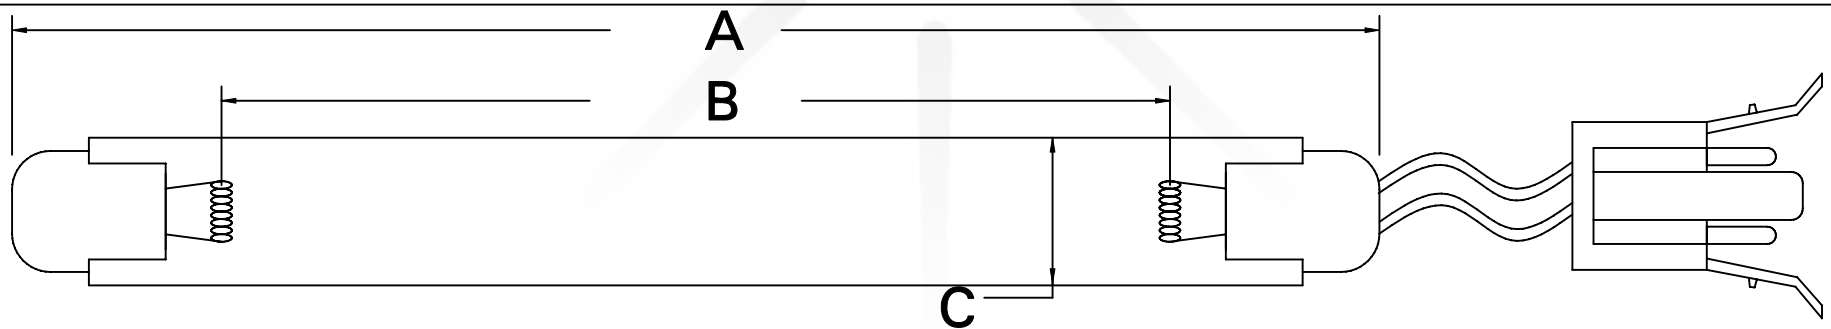

CUREUV Part No.: **192569**

(A) Total Length: 875mm

(B) Arc Length:

(C) Lamp Quartz Diameter: 17.5mm

Operating Current: 800mA

Lamp Voltage: 110

Lamp Wattage: 84

Peak UV Output: 253.7nm

Glass Type : Non Ozone

Style: B28

Style: Blank End

Output UVC Watts: 28

Output $\mu\text{W}/\text{cm}^2$ @ 1m: 260

Rated Life (hrs): 10,000

cureUV.com