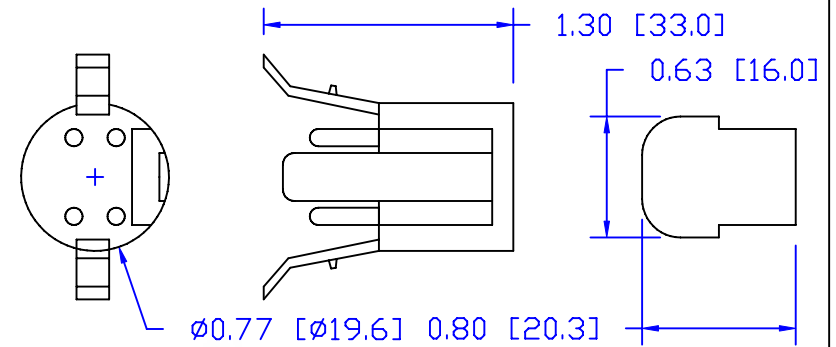

CUREUV Part No.: **192569**

(A) Total Length: 875mm

(B) Arc Length:

(C) Lamp Quartz Diameter: 17.5mm

Operating Current: 800mA

Lamp Voltage: 110

Lamp Wattage: 84

Peak UV Output: 253.7nm

Glass Type : Non Ozone

Style: B28

Style: Blank End

Output UVC Watts: 28

Output $\mu\text{W}/\text{cm}^2$ @ 1m: 260

Rated Life (hrs): 10,000

cureUV.com