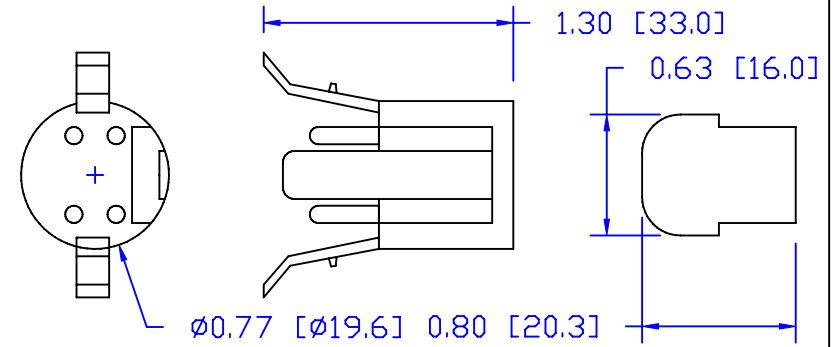

CUREUV Part No.: **194591**

(A) Total Length: 525mm

(B) Arc Length:

(C) Lamp Quartz Diameter: 17.5mm

Operating Current: 700mA

Lamp Voltage: 58

Lamp Wattage: 40

Peak UV Output: 253.7nm

Glass Type : Non Ozone

Style: B28

Style: Blank End

Output UVC Watts: 15

Output  $\mu\text{W}/\text{cm}^2$  @ 1m: 135

Rated Life (hrs): 10,000

**cureUV.com**