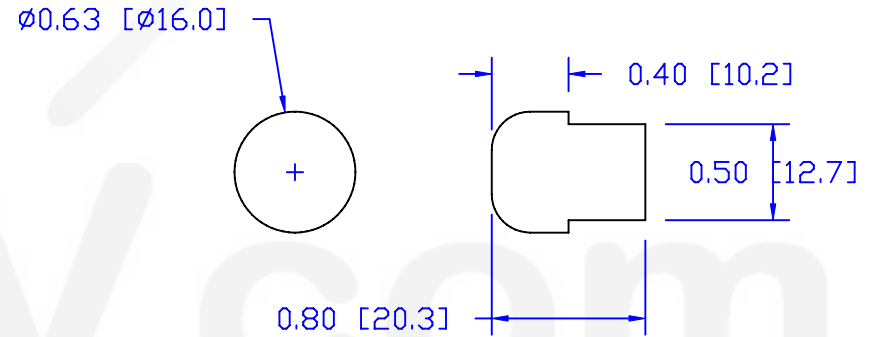

CUREUV Part No.: **194591**

(A) Total Length: 525mm

(B) Arc Length:

(C) Lamp Quartz Diameter: 17.5mm

Operating Current: 700mA

Lamp Voltage: 58

Lamp Wattage: 40

Peak UV Output: 253.7nm

Glass Type : Non Ozone

Style: B28

Style: Blank End

Output UVC Watts: 15

Output  $\mu\text{W}/\text{cm}^2$  @ 1m: 135

Rated Life (hrs): 10,000

**cureUV.com**