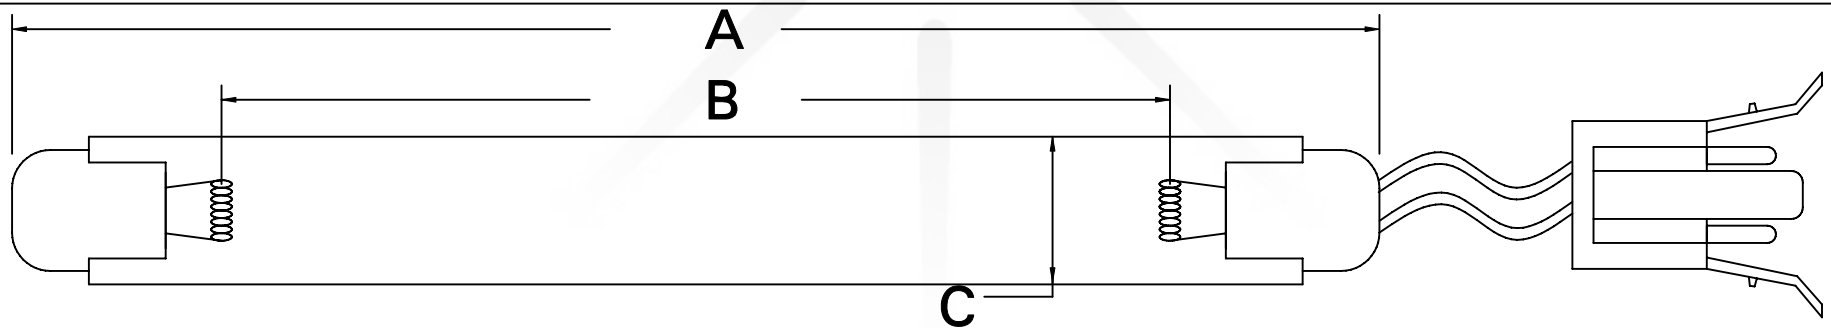

CUREUV Part No.: **194591**

(A) Total Length: 525mm

(B) Arc Length:

(C) Lamp Quartz Diameter: 17.5mm

Operating Current: 700mA

Lamp Voltage: 58

Lamp Wattage: 40

Peak UV Output: 253.7nm

Glass Type : Non Ozone

Style: B28

Style: Blank End

Output UVC Watts: 15

Output  $\mu\text{W}/\text{cm}^2$  @ 1m: 135

Rated Life (hrs): 10,000

**cureUV.com**