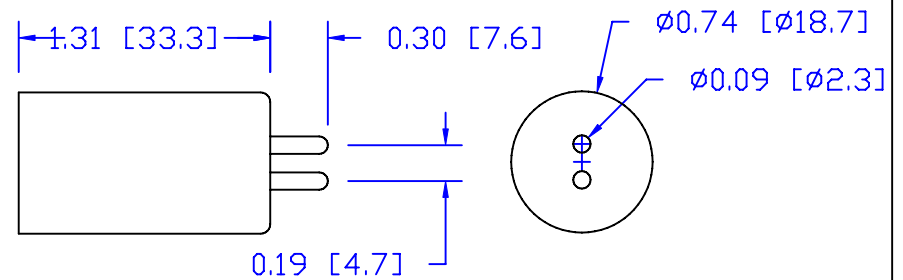

CUREUV Part No.: **194667**

(A) Total Length: 287mm

(B) Arc Length: 200mm

(C) Lamp Quartz Diameter: 15mm

Operating Current: 425mA

Lamp Voltage: 40

Lamp Wattage: 14

Peak UV Output: 253.7nm

Glass Type : Non Ozone

Style: Minature Bi-Pin

Style: Minature Bi-Pin

Output UVC Watts: 4

Output  $\mu\text{W}/\text{cm}^2$  @ 1m: 40

Rated Life (hrs): 10,000

**cureUV.com**