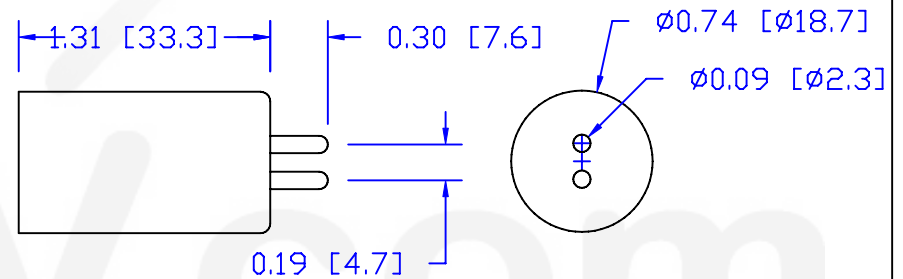

CUREUV Part No.: **194667**

(A) Total Length: 287mm

(B) Arc Length: 200mm

(C) Lamp Quartz Diameter: 15mm

Operating Current: 425mA

Lamp Voltage: 40

Lamp Wattage: 14

Peak UV Output: 253.7nm

Glass Type : Non Ozone

Style: Minature Bi-Pin

Style: Minature Bi-Pin

Output UVC Watts: 4

Output  $\mu\text{W}/\text{cm}^2$  @ 1m: 40

Rated Life (hrs): 10,000

**cureUV.com**