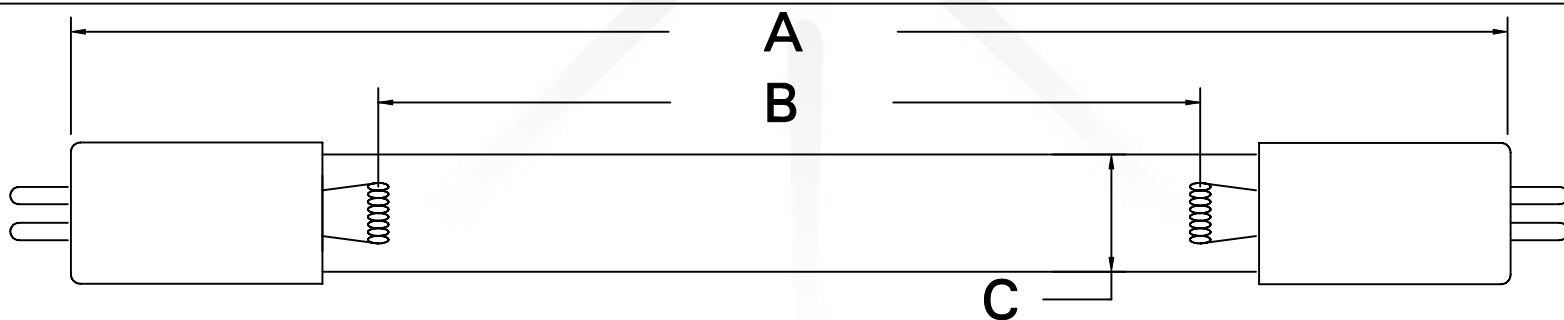

CUREUV Part No.: **194667**

(A) Total Length: 287mm

(B) Arc Length: 200mm

(C) Lamp Quartz Diameter: 15mm

Operating Current: 425mA

Lamp Voltage: 40

Lamp Wattage: 14

Peak UV Output: 253.7nm

Glass Type : Non Ozone

Style: Minature Bi-Pin

Style: Minature Bi-Pin

Output UVC Watts: 4

Output  $\mu\text{W}/\text{cm}^2$  @ 1m: 40

Rated Life (hrs): 10,000

**cureUV.com**