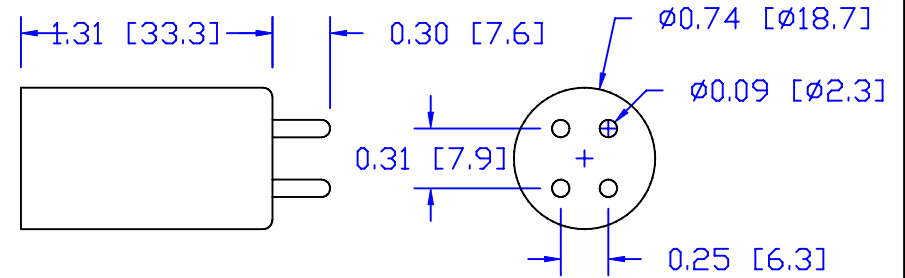

CUREUV Part No.: **510818**

(A) Total Length: 810mm

(B) Arc Length: 730mm

(C) Lamp Quartz Diameter: 15mm

Operating Current: 425mA

Lamp Voltage:

Lamp Wattage: 39

Peak UV Output: 253.7nm

Glass Type : Non Ozone

Style: 4 Pin

Style: No Hole Base

Output UVC Watts: 13.8

Output $\mu\text{W}/\text{cm}^2$ @ 1m: 130

Rated Life (hrs): 10,000

cureUV.com