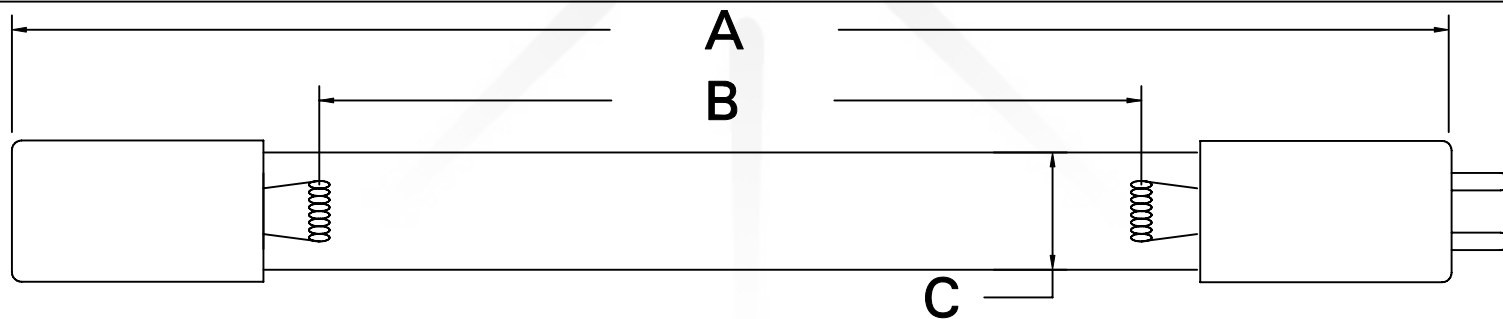

CUREUV Part No.: **510818**

(A) Total Length: 810mm

(B) Arc Length: 730mm

(C) Lamp Quartz Diameter: 15mm

Operating Current: 425mA

Lamp Voltage:

Lamp Wattage: 39

Peak UV Output: 253.7nm

Glass Type : Non Ozone

Style: 4 Pin

Style: No Hole Base

Output UVC Watts: 13.8

Output $\mu\text{W}/\text{cm}^2$ @ 1m: 130

Rated Life (hrs): 10,000

cureUV.com