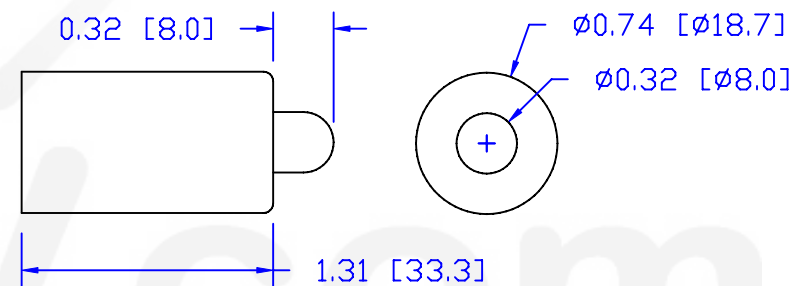

CUREUV Part No.: **192255**

(A) Total Length: 690mm

(B) Arc Length: 600mm

(C) Lamp Quartz Diameter: 15mm

Operating Current: 425mA

Lamp Voltage:

Lamp Wattage: 32

Peak UV Output: 253.7nm

Glass Type : Non Ozone

Style: Single Pin

Style: Single Pin

Output UVC Watts: 11

Output $\mu\text{W}/\text{cm}^2$ @ 1m: 95

Rated Life (hrs): 10,000

cureUV.com