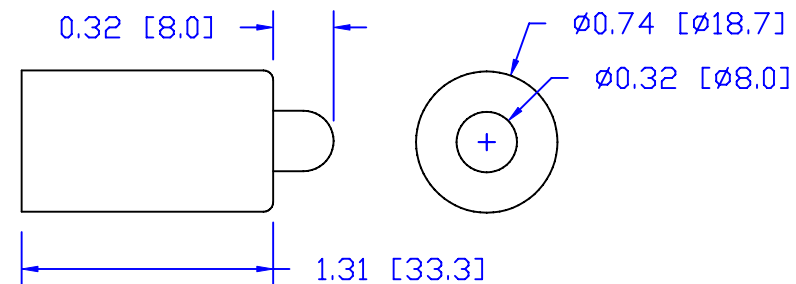

CUREUV Part No.: **192255**

(A) Total Length: 690mm

(B) Arc Length: 600mm

(C) Lamp Quartz Diameter: 15mm

Operating Current: 425mA

Lamp Voltage:

Lamp Wattage: 32

Peak UV Output: 253.7nm

Glass Type : Non Ozone

Style: Single Pin

Style: Single Pin

Output UVC Watts: 11

Output $\mu\text{W}/\text{cm}^2$ @ 1m: 95

Rated Life (hrs): 10,000

cureUV.com