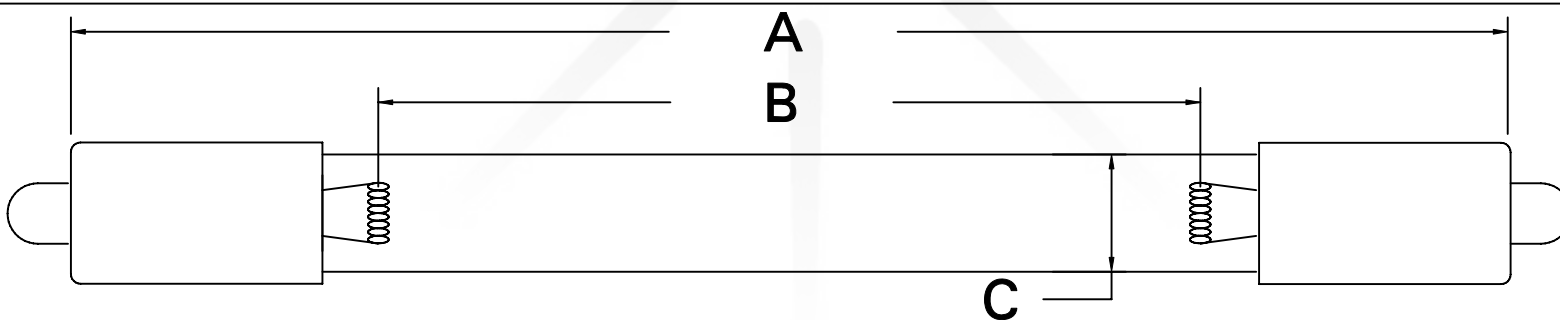

CUREUV Part No.: **192255**

(A) Total Length: 690mm

(B) Arc Length: 600mm

(C) Lamp Quartz Diameter: 15mm

Operating Current: 425mA

Lamp Voltage:

Lamp Wattage: 32

Peak UV Output: 253.7nm

Glass Type : Non Ozone

Style: Single Pin

Style: Single Pin

Output UVC Watts: 11

Output $\mu\text{W}/\text{cm}^2$ @ 1m: 95

Rated Life (hrs): 10,000

cureUV.com