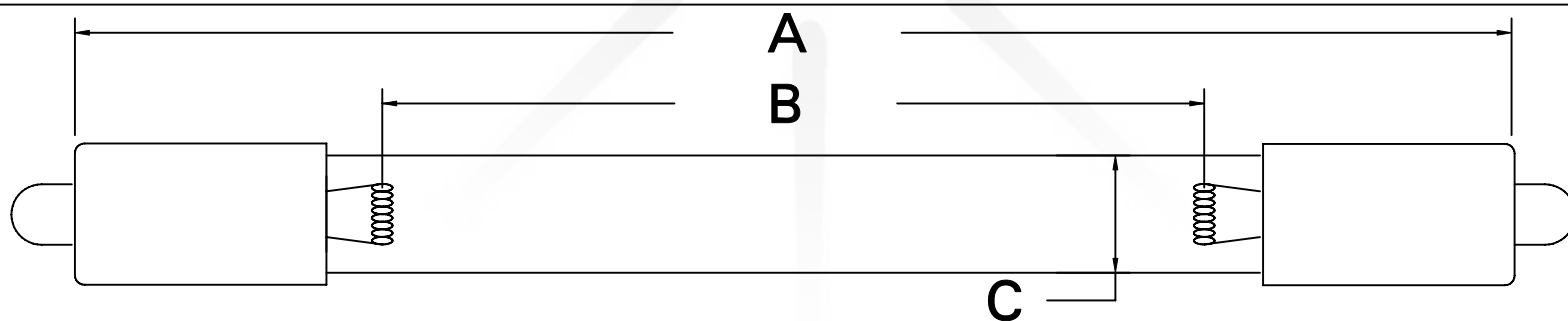

CUREUV Part No.: **191890**

(A) Total Length: 1145mm

(B) Arc Length: 1070mm

(C) Lamp Quartz Diameter: 15mm

Operating Current: 465mA

Lamp Voltage: 132

Lamp Wattage: 60

Peak UV Output: 253.7nm

Glass Type : Non Ozone

Style: Single Pin

Style: Single Pin

Output UVC Watts: 22

Output  $\mu\text{W}/\text{cm}^2$  @ 1m: 180

Rated Life (hrs): 10,000

**cureUV.com**