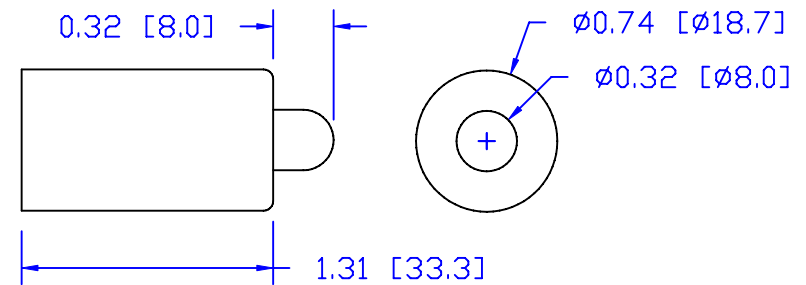

CUREUV Part No.: **191890**

(A) Total Length: 1145mm

(B) Arc Length: 1070mm

(C) Lamp Quartz Diameter: 15mm

Operating Current: 465mA

Lamp Voltage: 132

Lamp Wattage: 60

Peak UV Output: 253.7nm

Glass Type : Non Ozone

Style: Single Pin

Style: Single Pin

Output UVC Watts: 22

Output  $\mu\text{W}/\text{cm}^2$  @ 1m: 180

Rated Life (hrs): 10,000

**cureUV.com**