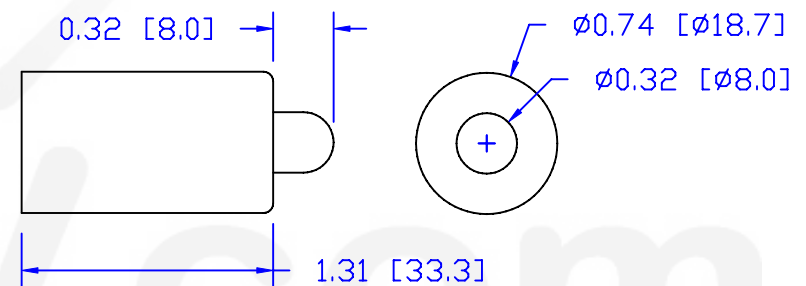

CUREUV Part No.: **191890**

(A) Total Length: 1145mm

(B) Arc Length: 1070mm

(C) Lamp Quartz Diameter: 15mm

Operating Current: 465mA

Lamp Voltage: 132

Lamp Wattage: 60

Peak UV Output: 253.7nm

Glass Type : Non Ozone

Style: Single Pin

Style: Single Pin

Output UVC Watts: 22

Output  $\mu\text{W}/\text{cm}^2$  @ 1m: 180

Rated Life (hrs): 10,000

**cureUV.com**