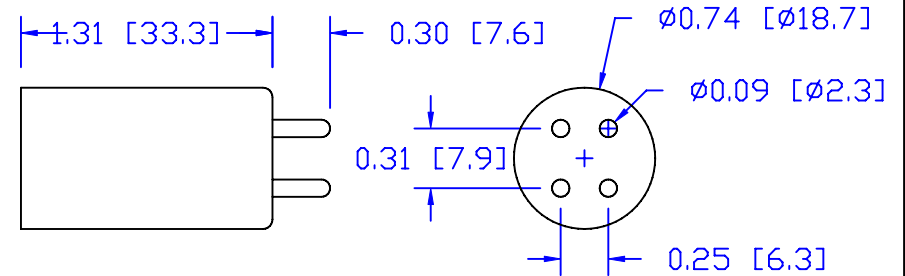

CUREUV Part No.: **194369**

(A) Total Length: 212mm

(B) Arc Length: 140mm

(C) Lamp Quartz Diameter: 15mm

Operating Current: 425mA

Lamp Voltage: 30V

Lamp Wattage: 10

Peak UV Output: 253.7nm

Glass Type : Non Ozone

Style: 4 Pin

Style: No Hole Base

Output UVC Watts: 2.7

Output $\mu\text{W}/\text{cm}^2$ @ 1m: 26

Rated Life (hrs): 10,000

cureUV.com