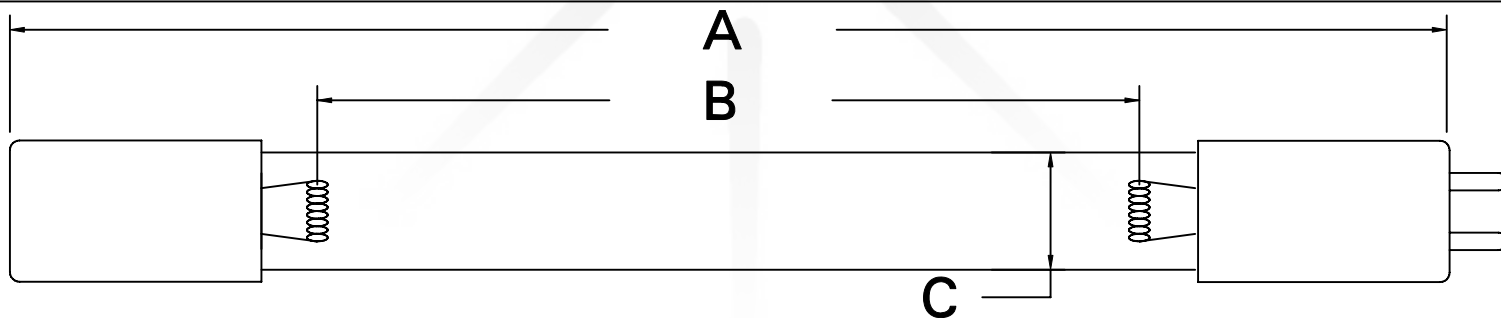

CUREUV Part No.: **194369**

(A) Total Length: 212mm

(B) Arc Length: 140mm

(C) Lamp Quartz Diameter: 15mm

Operating Current: 425mA

Lamp Voltage: 30V

Lamp Wattage: 10

Peak UV Output: 253.7nm

Glass Type : Non Ozone

Style: 4 Pin

Style: No Hole Base

Output UVC Watts: 2.7

Output $\mu\text{W}/\text{cm}^2$ @ 1m: 26

Rated Life (hrs): 10,000

cureUV.com