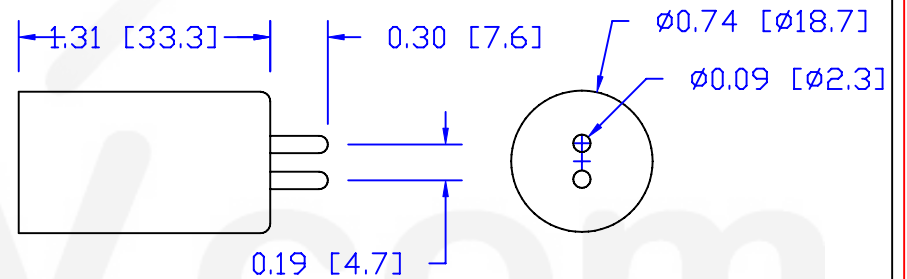

CUREUV Part No.: **191809**

(A) Total Length: 287mm

(B) Arc Length: 200mm

(C) Lamp Quartz Diameter: 15mm

Operating Current: 425mA

Lamp Voltage: 40

Lamp Wattage: 14

Peak UV Output: 253.7nm

Glass Type : Non Ozone

Style: Minature Bi-Pin

Style: Minature Bi-Pin

Output UVC Watts: 4

Output $\mu\text{W}/\text{cm}^2$ @ 1m: 40

Rated Life (hrs): 10,000

cureUV.com