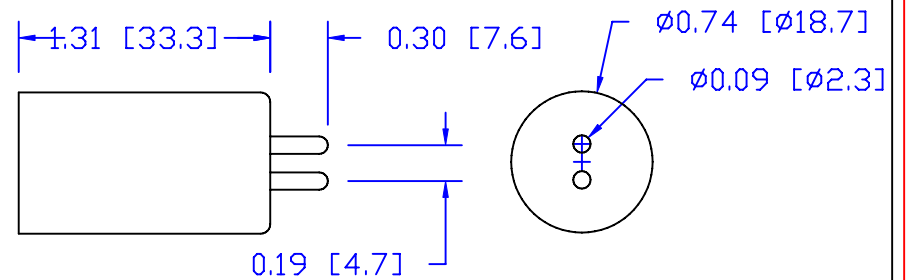

CUREUV Part No.: **191809**

(A) Total Length: 287mm

(B) Arc Length: 200mm

(C) Lamp Quartz Diameter: 15mm

Operating Current: 425mA

Lamp Voltage: 40

Lamp Wattage: 14

Peak UV Output: 253.7nm

Glass Type : Non Ozone

Style: Minature Bi-Pin

Style: Minature Bi-Pin

Output UVC Watts: 4

Output $\mu\text{W}/\text{cm}^2$ @ 1m: 40

Rated Life (hrs): 10,000

cureUV.com