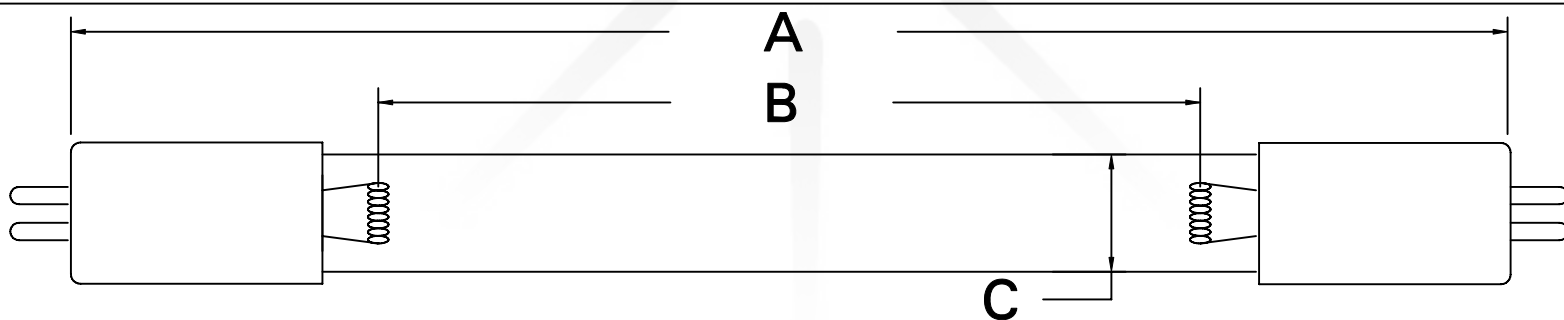

CUREUV Part No.: **191809**

(A) Total Length: 287mm

(B) Arc Length: 200mm

(C) Lamp Quartz Diameter: 15mm

Operating Current: 425mA

Lamp Voltage: 40

Lamp Wattage: 14

Peak UV Output: 253.7nm

Glass Type : Non Ozone

Style: Minature Bi-Pin

Style: Minature Bi-Pin

Output UVC Watts: 4

Output $\mu\text{W}/\text{cm}^2$ @ 1m: 40

Rated Life (hrs): 10,000

cureUV.com