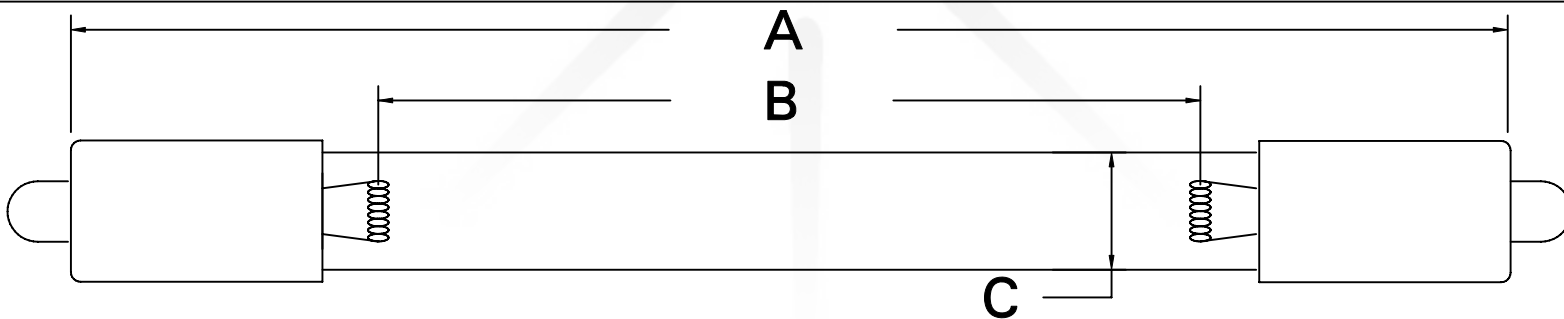

CUREUV Part No.: **194145**

(A) Total Length: 843mm

(B) Arc Length: 765mm

(C) Lamp Quartz Diameter: 15mm

Operating Current: 0.425

Lamp Voltage: 115

Lamp Wattage: 39

Peak UV Output: 253.7nm

Glass Type : Non Ozone

Style: Single Pin

Style: Single Pin

Output UVC Watts: 13

Output $\mu\text{W}/\text{cm}^2$ @ 1m:

Rated Life (hrs): 10,000

cureUV.com