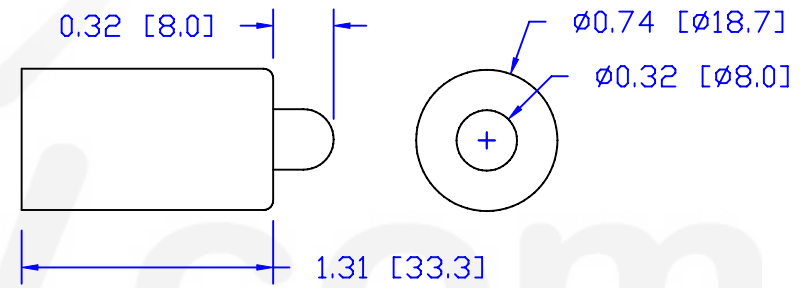

CUREUV Part No.: **194145**

(A) Total Length: 843mm

(B) Arc Length: 765mm

(C) Lamp Quartz Diameter: 15mm

Operating Current: 0.425

Lamp Voltage: 115

Lamp Wattage: 39

Peak UV Output: 253.7nm

Glass Type : Non Ozone

Style: Single Pin

Style: Single Pin

Output UVC Watts: 13

Output $\mu\text{W}/\text{cm}^2$ @ 1m:

Rated Life (hrs): 10,000

cureUV.com