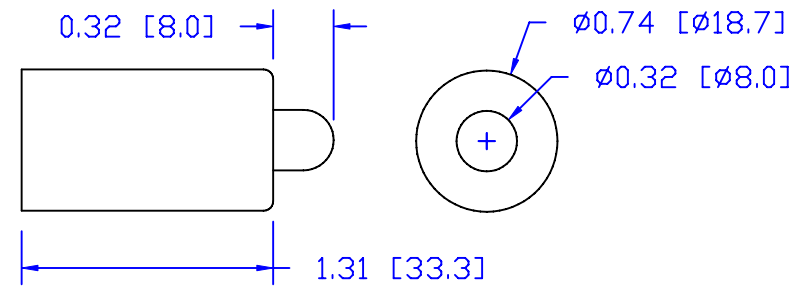

CUREUV Part No.: **194145**

(A) Total Length: 843mm

(B) Arc Length: 765mm

(C) Lamp Quartz Diameter: 15mm

Operating Current: 0.425

Lamp Voltage: 115

Lamp Wattage: 39

Peak UV Output: 253.7nm

Glass Type : Non Ozone

Style: Single Pin

Style: Single Pin

Output UVC Watts: 13

Output $\mu\text{W}/\text{cm}^2$ @ 1m:

Rated Life (hrs): 10,000

cureUV.com