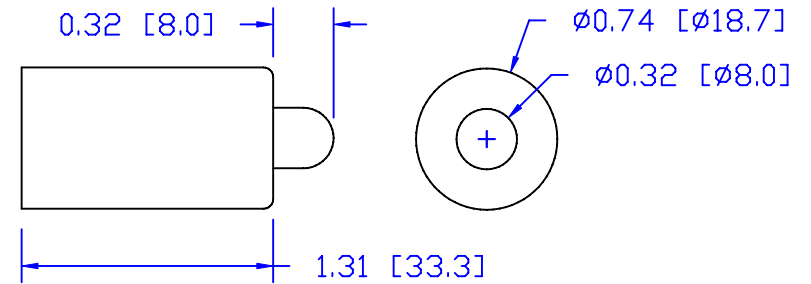

CUREUV Part No.: **191918**

(A) Total Length: 357mm

(B) Arc Length: 280mm

(C) Lamp Quartz Diameter: 15mm

Operating Current: 425mA

Lamp Voltage: 50

Lamp Wattage: 16

Peak UV Output: 253.7nm

Glass Type : Non Ozone

Style: Single Pin

Style: Single Pin

Output UVC Watts:

Output $\mu\text{W}/\text{cm}^2$ @ 1m:

Rated Life (hrs): 9000

cureUV.com