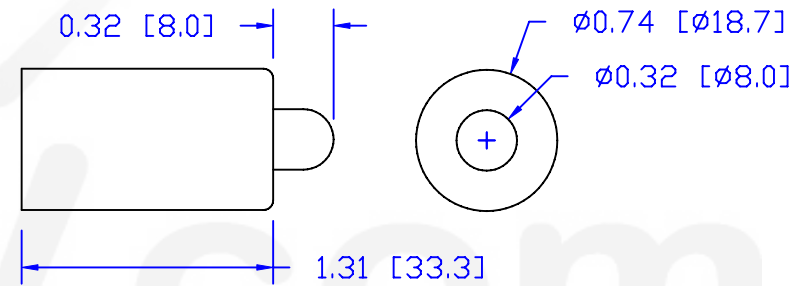

CUREUV Part No.: **191918**

(A) Total Length: 357mm

(B) Arc Length: 280mm

(C) Lamp Quartz Diameter: 15mm

Operating Current: 425mA

Lamp Voltage: 50

Lamp Wattage: 16

Peak UV Output: 253.7nm

Glass Type : Non Ozone

Style: Single Pin

Style: Single Pin

Output UVC Watts:

Output $\mu\text{W}/\text{cm}^2$ @ 1m:

Rated Life (hrs): 9000

cureUV.com