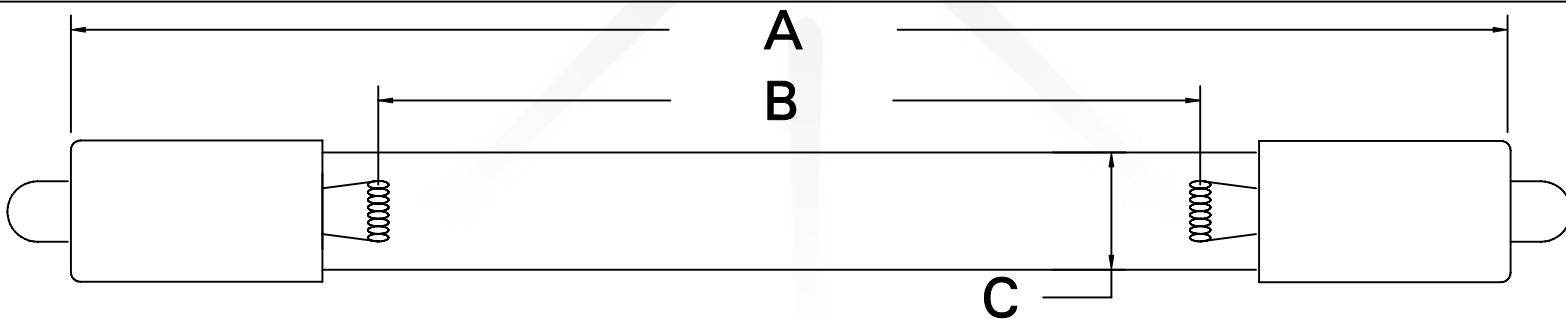

CUREUV Part No.: **191918**

(A) Total Length: 357mm

(B) Arc Length: 280mm

(C) Lamp Quartz Diameter: 15mm

Operating Current: 425mA

Lamp Voltage: 50

Lamp Wattage: 16

Peak UV Output: 253.7nm

Glass Type : Non Ozone

Style: Single Pin

Style: Single Pin

Output UVC Watts:

Output $\mu\text{W}/\text{cm}^2$ @ 1m:

Rated Life (hrs): 9000

cureUV.com