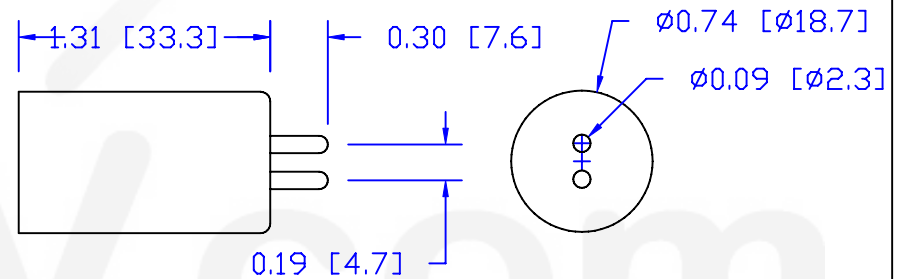

CUREUV Part No.: **191801**

(A) Total Length: 287mm

(B) Arc Length: 200mm

(C) Lamp Quartz Diameter: 15mm

Operating Current: 425mA

Lamp Voltage: 40

Lamp Wattage: 14

Peak UV Output: 253.7nm

Glass Type : Non Ozone

Style: Minature Bi-Pin

Style: Minature Bi-Pin

Output UVC Watts: 4

Output uW/cm<sup>2</sup> @ 1m: 40

Rated Life (hrs): 10,000

**cureUV.com**