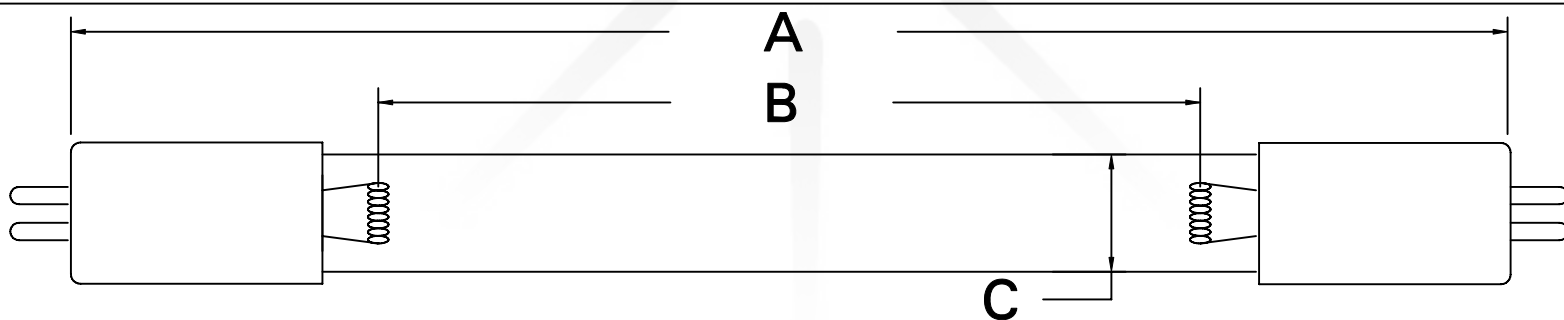

CUREUV Part No.: **191801**

(A) Total Length: 287mm

(B) Arc Length: 200mm

(C) Lamp Quartz Diameter: 15mm

Operating Current: 425mA

Lamp Voltage: 40

Lamp Wattage: 14

Peak UV Output: 253.7nm

Glass Type : Non Ozone

Style: Minature Bi-Pin

Style: Minature Bi-Pin

Output UVC Watts: 4

Output uW/cm<sup>2</sup> @ 1m: 40

Rated Life (hrs): 10,000

**cureUV.com**