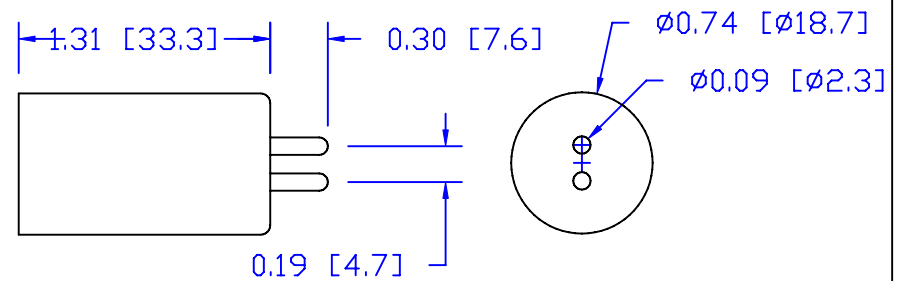

CUREUV Part No.: **191801**

(A) Total Length: 287mm

(B) Arc Length: 200mm

(C) Lamp Quartz Diameter: 15mm

Operating Current: 425mA

Lamp Voltage: 40

Lamp Wattage: 14

Peak UV Output: 253.7nm

Glass Type : Non Ozone

Style: Minature Bi-Pin

Style: Minature Bi-Pin

Output UVC Watts: 4

Output uW/cm<sup>2</sup> @ 1m: 40

Rated Life (hrs): 10,000

**cureUV.com**