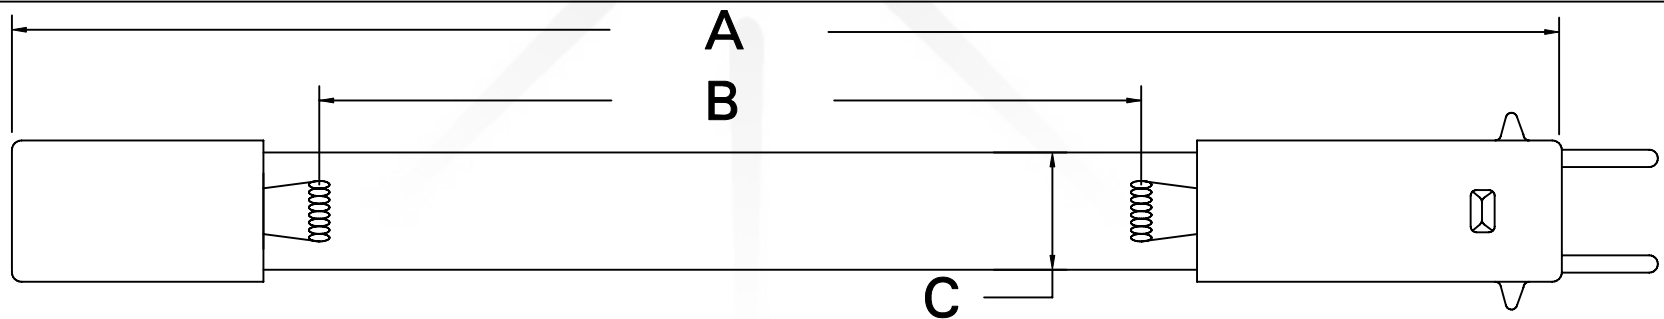

CUREUV Part No.: **192716**

(A) Total Length: 850mm

(B) Arc Length: 750mm

(C) Lamp Quartz Diameter: 15mm

Operating Current: 420mA

Lamp Voltage: 120

Lamp Wattage: 40

Peak UV Output: 253.7nm

Glass Type : Non Ozone

Style: Wing Base

Style: No Hole Base

Output UVC Watts: 16

Output  $\mu\text{W}/\text{cm}^2$  @ 1m: 150

Rated Life (hrs): 10,000

**cureUV.com**