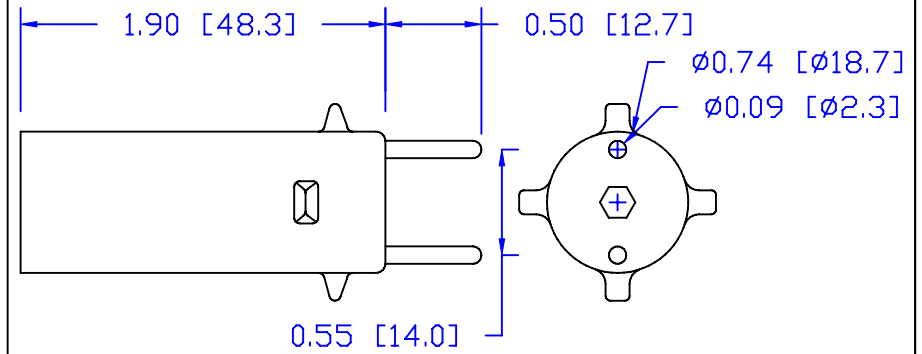

CUREUV Part No.: **192716**

(A) Total Length: 850mm

(B) Arc Length: 750mm

(C) Lamp Quartz Diameter: 15mm

Operating Current: 420mA

Lamp Voltage: 120

Lamp Wattage: 40

Peak UV Output: 253.7nm

Glass Type : Non Ozone

Style: Wing Base

Style: No Hole Base

Output UVC Watts: 16

Output  $\mu\text{W}/\text{cm}^2$  @ 1m: 150

Rated Life (hrs): 10,000

**cureUV.com**