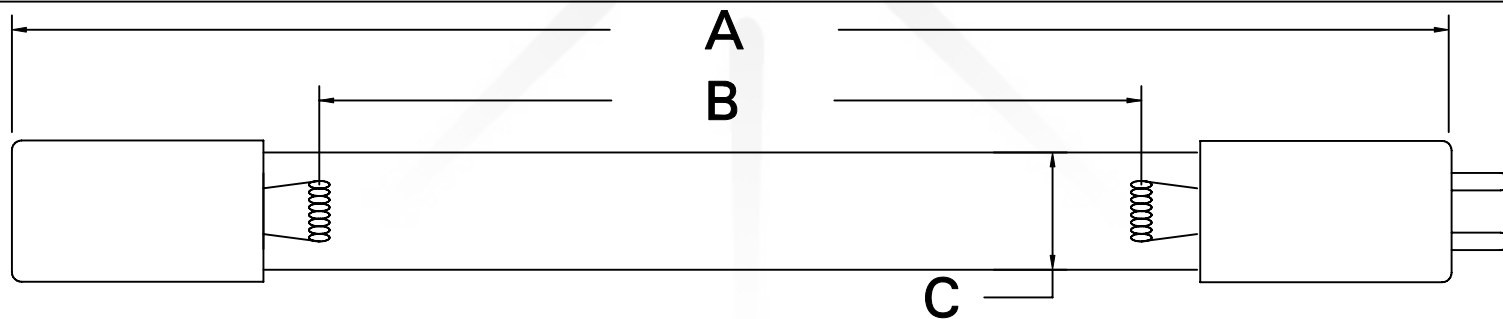

CUREUV Part No.: **510814**

(A) Total Length: 810mm

(B) Arc Length: 730mm

(C) Lamp Quartz Diameter: 15mm

Operating Current: 425mA

Lamp Voltage:

Lamp Wattage: 39

Peak UV Output: 253.7nm

Glass Type : Non Ozone

Style: 4 Pin

Style: No Hole Base

Output UVC Watts: 13.8

Output $\mu\text{W}/\text{cm}^2$ @ 1m: 130

Rated Life (hrs): 10,000

cureUV.com