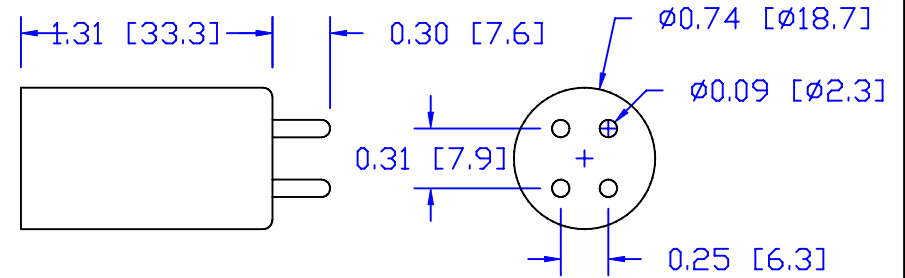

CUREUV Part No.: **510814**

(A) Total Length: 810mm

(B) Arc Length: 730mm

(C) Lamp Quartz Diameter: 15mm

Operating Current: 425mA

Lamp Voltage:

Lamp Wattage: 39

Peak UV Output: 253.7nm

Glass Type : Non Ozone

Style: 4 Pin

Style: No Hole Base

Output UVC Watts: 13.8

Output $\mu\text{W}/\text{cm}^2$ @ 1m: 130

Rated Life (hrs): 10,000

cureUV.com