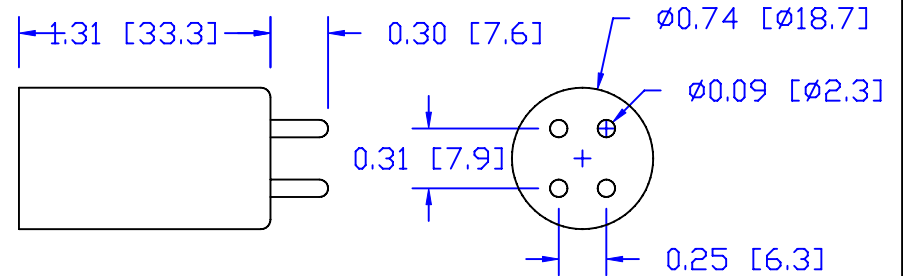

CUREUV Part No.: **510817**

(A) Total Length: 810mm

(B) Arc Length: 730mm

(C) Lamp Quartz Diameter: 15mm

Operating Current: 425mA

Lamp Voltage:

Lamp Wattage: 39

Peak UV Output: 253.7nm

Glass Type : Non Ozone

Style: 4 Pin

Style: No Hole Base

Output UVC Watts: 13.8

Output  $\mu\text{W}/\text{cm}^2$  @ 1m: 130

Rated Life (hrs): 10,000

**cureUV.com**