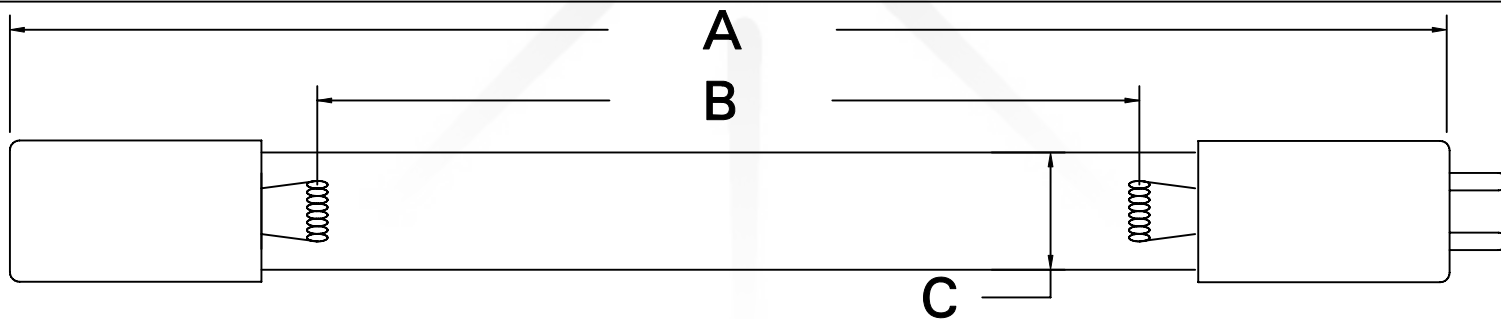

CUREUV Part No.: **510817**

(A) Total Length: 810mm

(B) Arc Length: 730mm

(C) Lamp Quartz Diameter: 15mm

Operating Current: 425mA

Lamp Voltage:

Lamp Wattage: 39

Peak UV Output: 253.7nm

Glass Type : Non Ozone

Style: 4 Pin

Style: No Hole Base

Output UVC Watts: 13.8

Output  $\mu\text{W}/\text{cm}^2$  @ 1m: 130

Rated Life (hrs): 10,000

**cureUV.com**