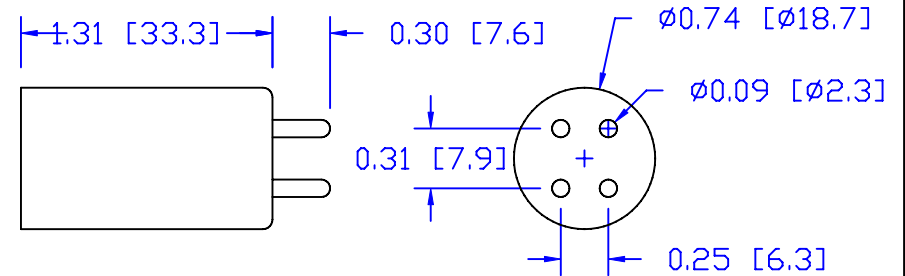

CUREUV Part No.: **510816**

(A) Total Length: 810mm

(B) Arc Length: 730mm

(C) Lamp Quartz Diameter: 15mm

Operating Current: 425mA

Lamp Voltage:

Lamp Wattage: 39

Peak UV Output: 253.7nm

Glass Type : Non Ozone

Style: 4 Pin

Style: No Hole Base

Output UVC Watts: 13.8

Output $\mu\text{W}/\text{cm}^2$ @ 1m: 130

Rated Life (hrs): 10,000

cureUV.com