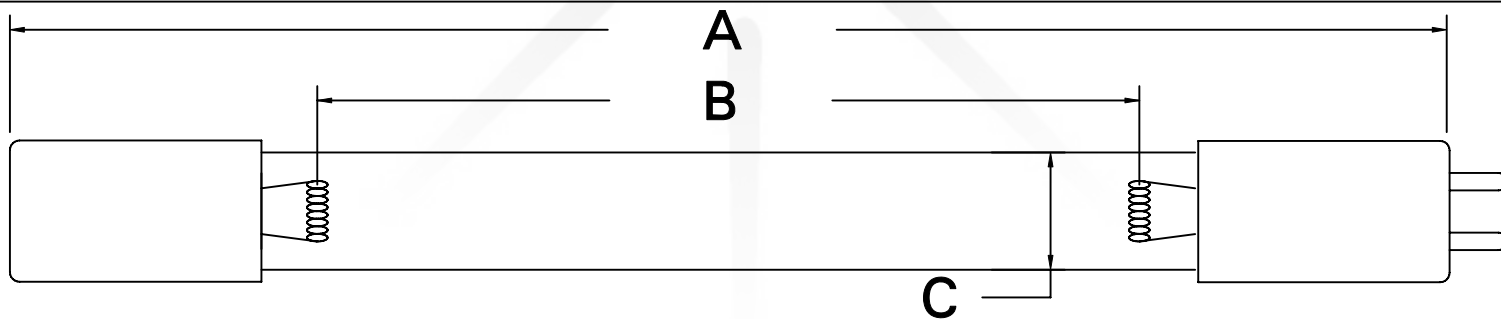

CUREUV Part No.: **510816**

(A) Total Length: 810mm

(B) Arc Length: 730mm

(C) Lamp Quartz Diameter: 15mm

Operating Current: 425mA

Lamp Voltage:

Lamp Wattage: 39

Peak UV Output: 253.7nm

Glass Type : Non Ozone

Style: 4 Pin

Style: No Hole Base

Output UVC Watts: 13.8

Output $\mu\text{W}/\text{cm}^2$ @ 1m: 130

Rated Life (hrs): 10,000

cureUV.com