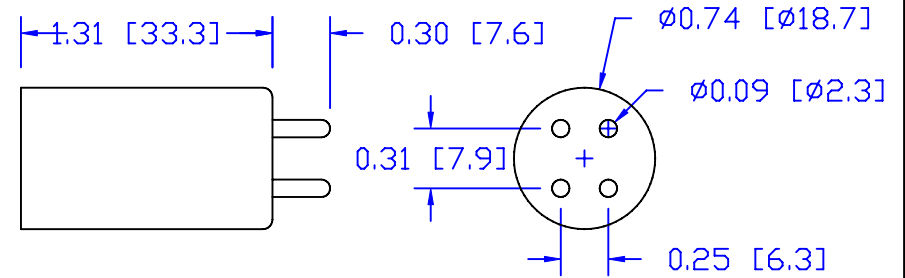

CUREUV Part No.: **510815**

(A) Total Length: 810mm

(B) Arc Length: 730mm

(C) Lamp Quartz Diameter: 15mm

Operating Current: 425mA

Lamp Voltage:

Lamp Wattage: 39

Peak UV Output: 253.7nm

Glass Type : Non Ozone

Style: 4 Pin

Style: No Hole Base

Output UVC Watts: 13.8

Output $\mu\text{W}/\text{cm}^2$ @ 1m: 130

Rated Life (hrs): 10,000

cureUV.com