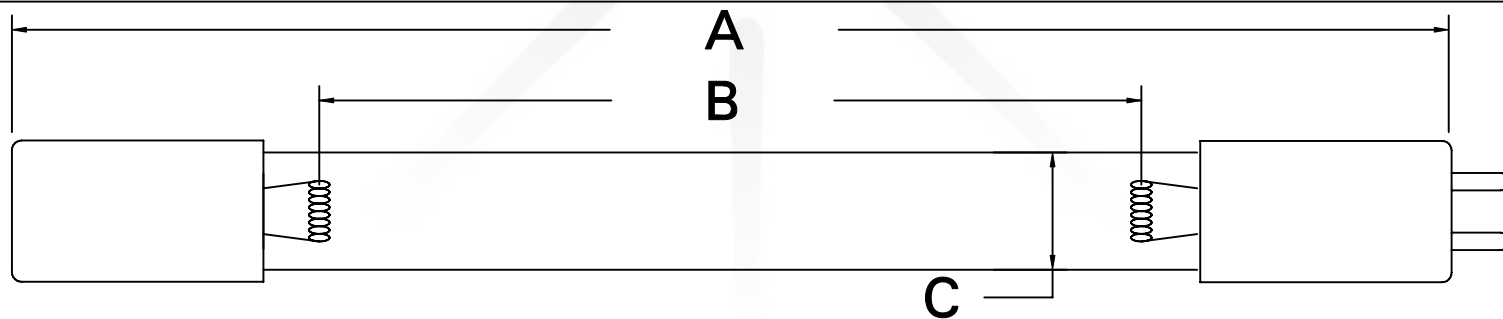

CUREUV Part No.: **510815**

(A) Total Length: 810mm

(B) Arc Length: 730mm

(C) Lamp Quartz Diameter: 15mm

Operating Current: 425mA

Lamp Voltage:

Lamp Wattage: 39

Peak UV Output: 253.7nm

Glass Type : Non Ozone

Style: 4 Pin

Style: No Hole Base

Output UVC Watts: 13.8

Output $\mu\text{W}/\text{cm}^2$ @ 1m: 130

Rated Life (hrs): 10,000

cureUV.com