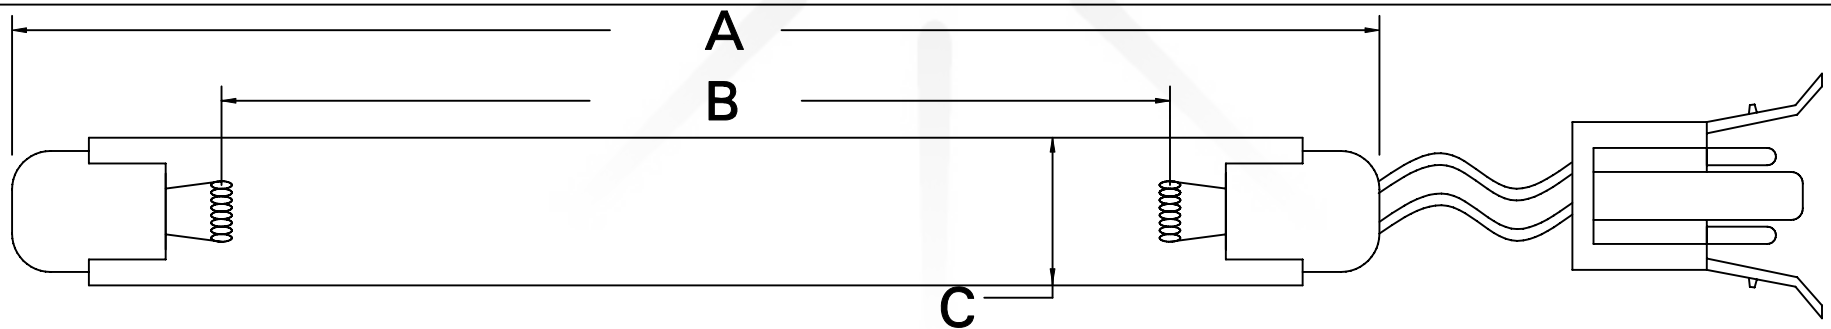

CUREUV Part No.: **192566**

(A) Total Length: 875mm

(B) Arc Length:

(C) Lamp Quartz Diameter: 17.5mm

Operating Current: 800mA

Lamp Voltage: 110

Lamp Wattage: 84

Peak UV Output: 253.7nm

Glass Type : Non Ozone

Style: B28

Style: Blank End

Output UVC Watts: 28

Output $\mu\text{W}/\text{cm}^2$ @ 1m: 260

Rated Life (hrs): 10,000

cureUV.com