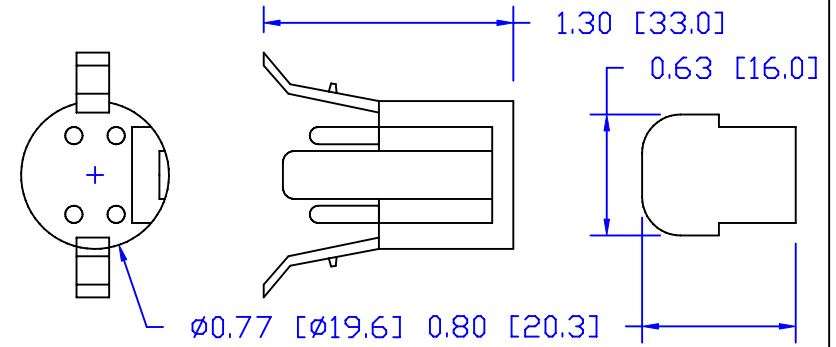

CUREUV Part No.: **192566**

(A) Total Length: 875mm

(B) Arc Length:

(C) Lamp Quartz Diameter: 17.5mm

Operating Current: 800mA

Lamp Voltage: 110

Lamp Wattage: 84

Peak UV Output: 253.7nm

Glass Type : Non Ozone

Style: B28

Style: Blank End

Output UVC Watts: 28

Output $\mu\text{W}/\text{cm}^2$ @ 1m: 260

Rated Life (hrs): 10,000

cureUV.com