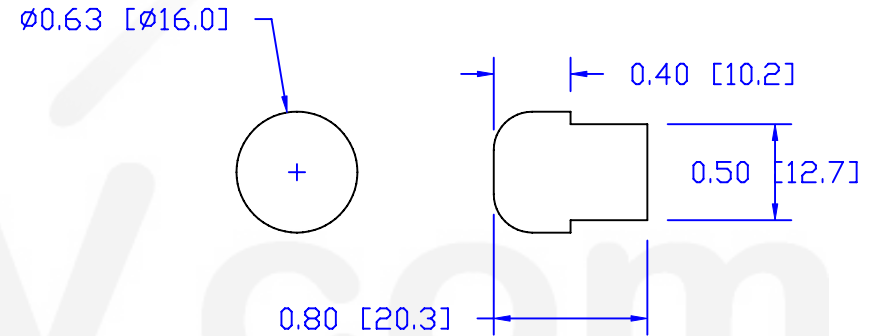

CUREUV Part No.: **192566**

(A) Total Length: 875mm

(B) Arc Length:

(C) Lamp Quartz Diameter: 17.5mm

Operating Current: 800mA

Lamp Voltage: 110

Lamp Wattage: 84

Peak UV Output: 253.7nm

Glass Type : Non Ozone

Style: B28

Style: Blank End

Output UVC Watts: 28

Output $\mu\text{W}/\text{cm}^2$ @ 1m: 260

Rated Life (hrs): 10,000

cureUV.com