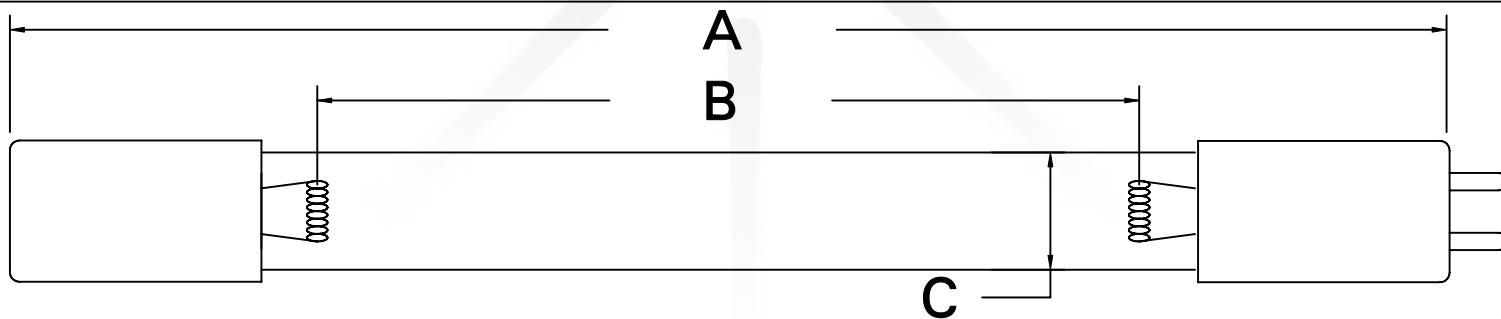

CUREUV Part No.: **194114**

(A) Total Length: 843mm

(B) Arc Length: 765mm

(C) Lamp Quartz Diameter: 15mm

Operating Current: 425mA

Lamp Voltage:

Lamp Wattage: 41

Peak UV Output: 253.7nm

Glass Type : Non Ozone

Style: 4 Pin

Style: No Hole Base

Output UVC Watts: 15

Output $\mu\text{W}/\text{cm}^2$ @ 1m: 136

Rated Life (hrs): 10,000

cureUV.com