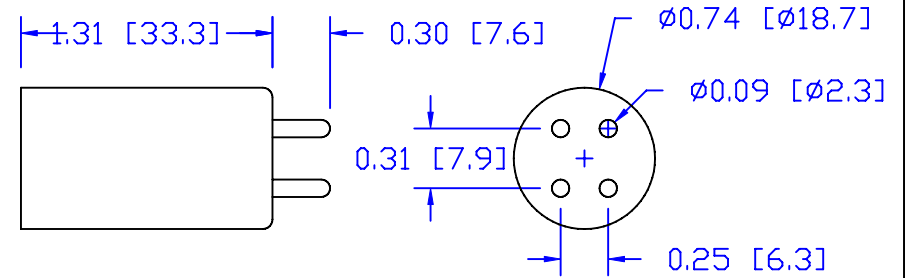

CUREUV Part No.: **194114**

(A) Total Length: 843mm

(B) Arc Length: 765mm

(C) Lamp Quartz Diameter: 15mm

Operating Current: 425mA

Lamp Voltage:

Lamp Wattage: 41

Peak UV Output: 253.7nm

Glass Type : Non Ozone

Style: 4 Pin

Style: No Hole Base

Output UVC Watts: 15

Output $\mu\text{W}/\text{cm}^2$ @ 1m: 136

Rated Life (hrs): 10,000

cureUV.com