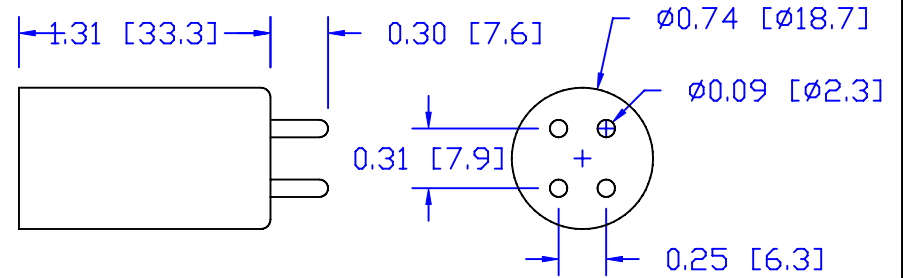

CUREUV Part No.: **192583**

(A) Total Length: 843mm

(B) Arc Length: 765mm

(C) Lamp Quartz Diameter: 15mm

Operating Current: 425mA

Lamp Voltage:

Lamp Wattage: 41

Peak UV Output: 253.7nm

Glass Type : Non Ozone

Style: 4 Pin

Style: No Hole Base

Output UVC Watts: 15

Output $\mu\text{W}/\text{cm}^2$ @ 1m: 136

Rated Life (hrs): 10,000

cureUV.com