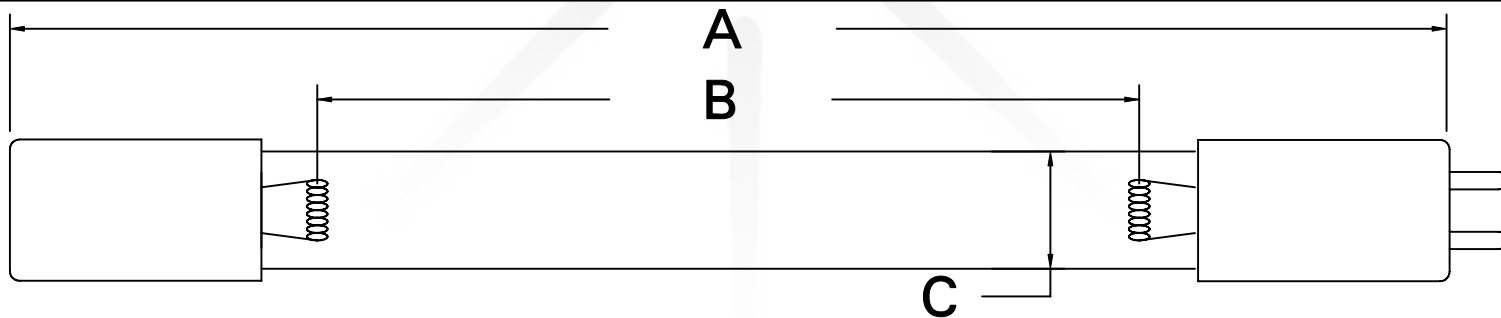

CUREUV Part No.: **192583**

(A) Total Length: 843mm

(B) Arc Length: 765mm

(C) Lamp Quartz Diameter: 15mm

Operating Current: 425mA

Lamp Voltage:

Lamp Wattage: 41

Peak UV Output: 253.7nm

Glass Type : Non Ozone

Style: 4 Pin

Style: No Hole Base

Output UVC Watts: 15

Output $\mu\text{W}/\text{cm}^2$ @ 1m: 136

Rated Life (hrs): 10,000

cureUV.com