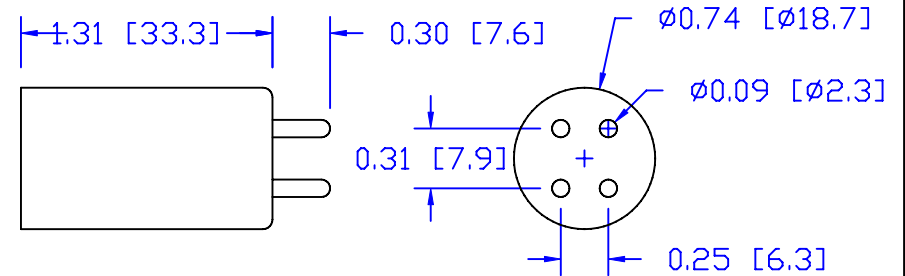

CUREUV Part No.: **192139**

(A) Total Length: 810mm

(B) Arc Length: 730mm

(C) Lamp Quartz Diameter: 15mm

Operating Current: 425mA

Lamp Voltage:

Lamp Wattage: 39

Peak UV Output: 253.7nm

Glass Type : Non Ozone

Style: 4 Pin

Style: No Hole Base

Output UVC Watts: 13.8

Output uW/cm² @ 1m: 130

Rated Life (hrs): 10,000

cureUV.com