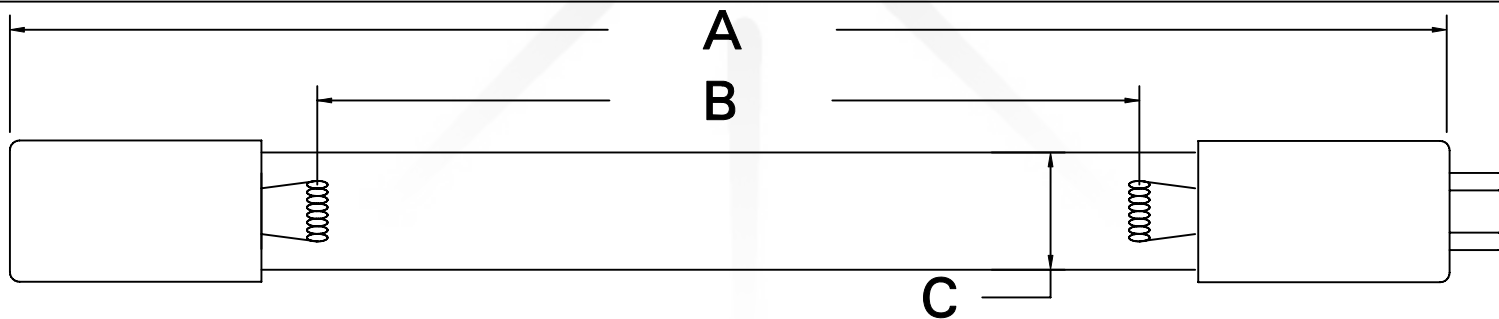

CUREUV Part No.: **192139**

(A) Total Length: 810mm

(B) Arc Length: 730mm

(C) Lamp Quartz Diameter: 15mm

Operating Current: 425mA

Lamp Voltage:

Lamp Wattage: 39

Peak UV Output: 253.7nm

Glass Type : Non Ozone

Style: 4 Pin

Style: No Hole Base

Output UVC Watts: 13.8

Output uW/cm² @ 1m: 130

Rated Life (hrs): 10,000

cureUV.com