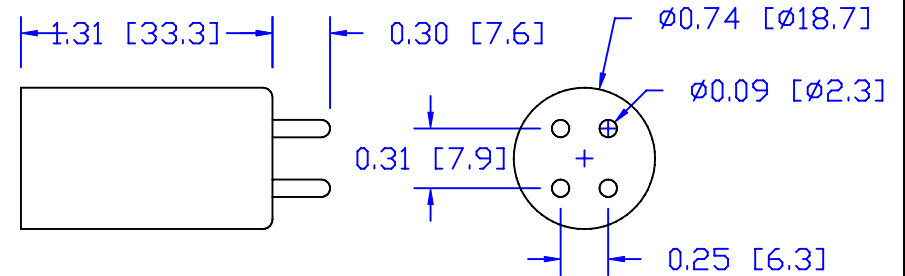

CUREUV Part No.: **192247**

(A) Total Length: 463mm

(B) Arc Length: 385mm

(C) Lamp Quartz Diameter: 15mm

Operating Current: 425mA

Lamp Voltage:

Lamp Wattage: 23

Peak UV Output: 253.7nm

Glass Type : Non Ozone

Style: 4 Pin

Style: No Hole Base

Output UVC Watts: 8

Output $\mu\text{W}/\text{cm}^2$ @ 1m: 78

Rated Life (hrs): 10,000

cureUV.com