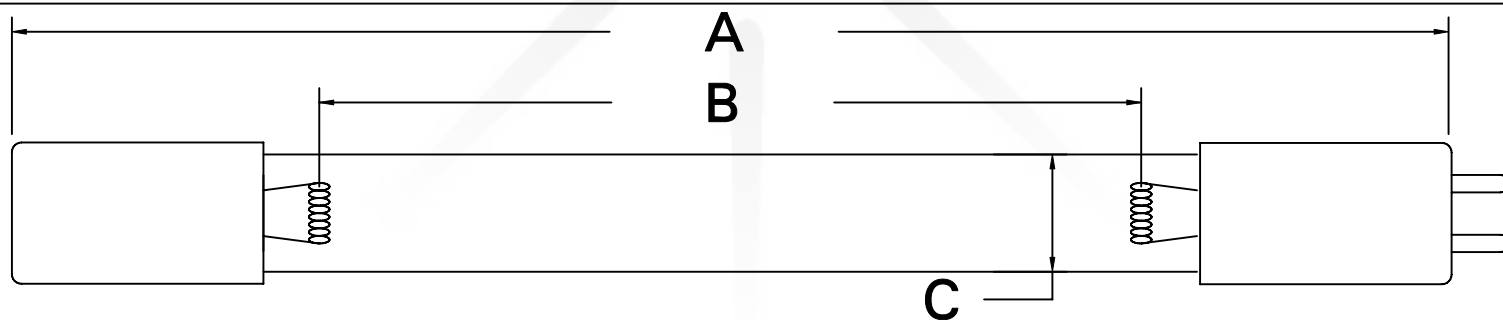

CUREUV Part No.: **192247**

(A) Total Length: 463mm

(B) Arc Length: 385mm

(C) Lamp Quartz Diameter: 15mm

Operating Current: 425mA

Lamp Voltage:

Lamp Wattage: 23

Peak UV Output: 253.7nm

Glass Type : Non Ozone

Style: 4 Pin

Style: No Hole Base

Output UVC Watts: 8

Output $\mu\text{W}/\text{cm}^2$ @ 1m: 78

Rated Life (hrs): 10,000

cureUV.com