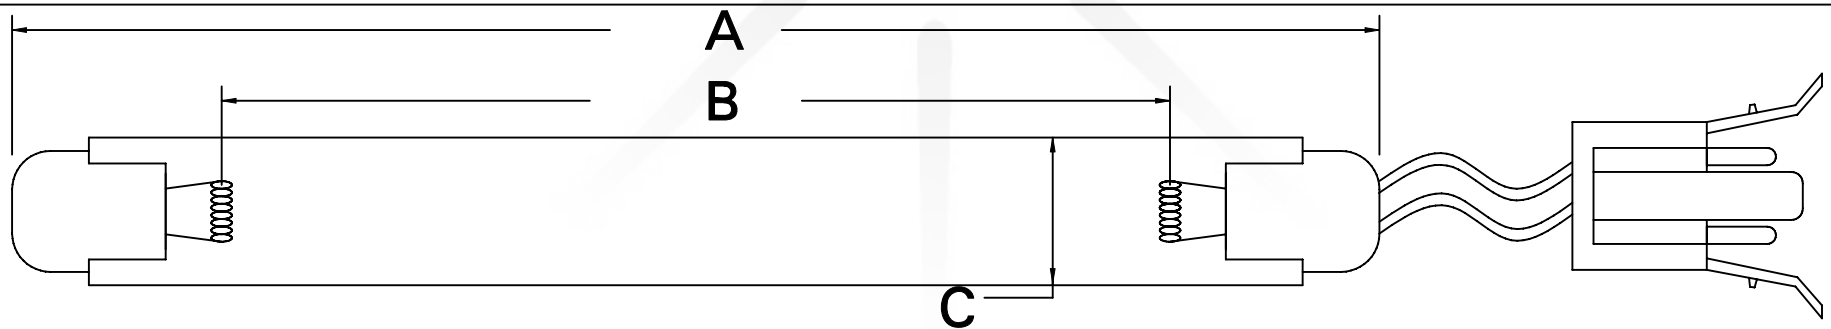

CUREUV Part No.: **192552**

(A) Total Length: 325mm

(B) Arc Length: 240mm

(C) Lamp Quartz Diameter: 17.5mm

Operating Current: 700mA

Lamp Voltage: 28

Lamp Wattage: 16.5

Peak UV Output: 253.7nm

Glass Type : Non Ozone

Style: B28

Style: Blank End

Output UVC Watts: 6

Output  $\mu\text{W}/\text{cm}^2$  @ 1m: 60

Rated Life (hrs): 12,000

**cureUV.com**