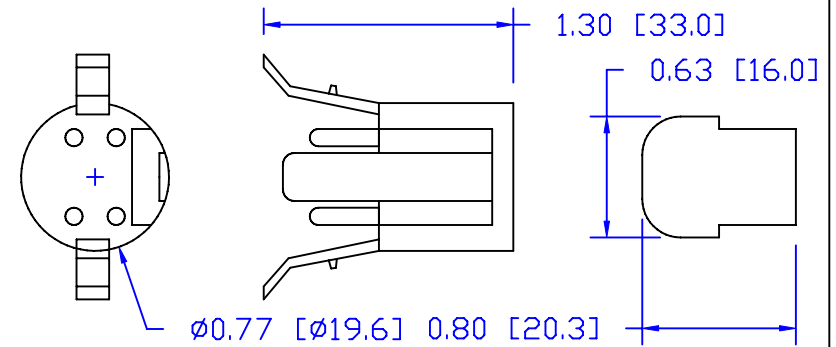

CUREUV Part No.: **192552**

(A) Total Length: 325mm

(B) Arc Length: 240mm

(C) Lamp Quartz Diameter: 17.5mm

Operating Current: 700mA

Lamp Voltage: 28

Lamp Wattage: 16.5

Peak UV Output: 253.7nm

Glass Type : Non Ozone

Style: B28

Style: Blank End

Output UVC Watts: 6

Output  $\mu\text{W}/\text{cm}^2$  @ 1m: 60

Rated Life (hrs): 12,000

**cureUV.com**