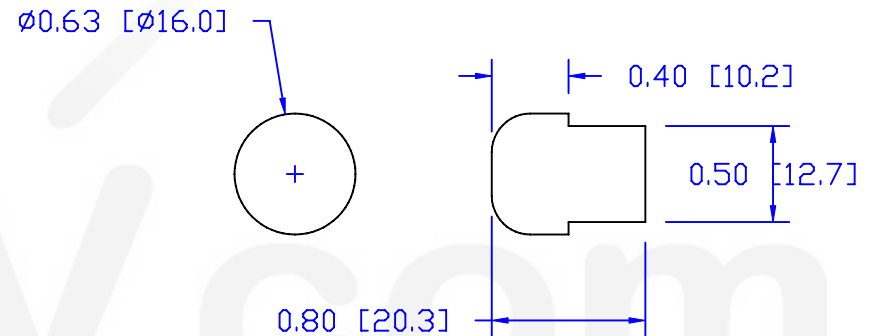

CUREUV Part No.: **192552**

(A) Total Length: 325mm

(B) Arc Length: 240mm

(C) Lamp Quartz Diameter: 17.5mm

Operating Current: 700mA

Lamp Voltage: 28

Lamp Wattage: 16.5

Peak UV Output: 253.7nm

Glass Type : Non Ozone

Style: B28

Style: Blank End

Output UVC Watts: 6

Output  $\mu\text{W}/\text{cm}^2$  @ 1m: 60

Rated Life (hrs): 12,000

**cureUV.com**