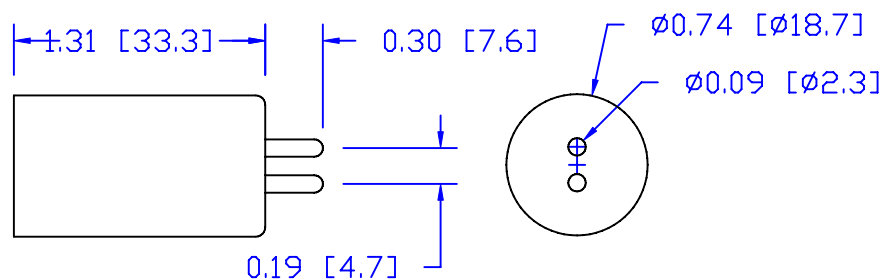

CUREUV Part No.: **192377**

(A) Total Length: 456mm

(B) Arc Length: 365mm

(C) Lamp Quartz Diameter: 15mm

Operating Current:

Lamp Voltage:

Lamp Wattage: 22

Peak UV Output: 253.7nm

Glass Type : Non Ozone

Style: Minature Bi-Pin

Style: Minature Bi-Pin

Output UVC Watts:

Output $\mu\text{W}/\text{cm}^2$ @ 1m:

Rated Life (hrs): 10,000

cureUV.com