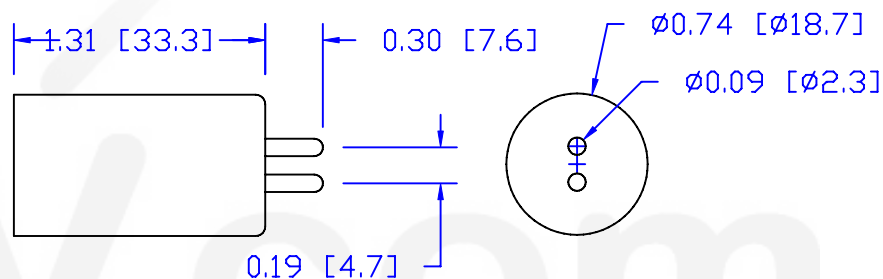

CUREUV Part No.: **192377**

(A) Total Length: 456mm

(B) Arc Length: 365mm

(C) Lamp Quartz Diameter: 15mm

Operating Current:

Lamp Voltage:

Lamp Wattage: 22

Peak UV Output: 253.7nm

Glass Type : Non Ozone

Style: Minature Bi-Pin

Style: Minature Bi-Pin

Output UVC Watts:

Output $\mu\text{W}/\text{cm}^2$ @ 1m:

Rated Life (hrs): 10,000

cureUV.com