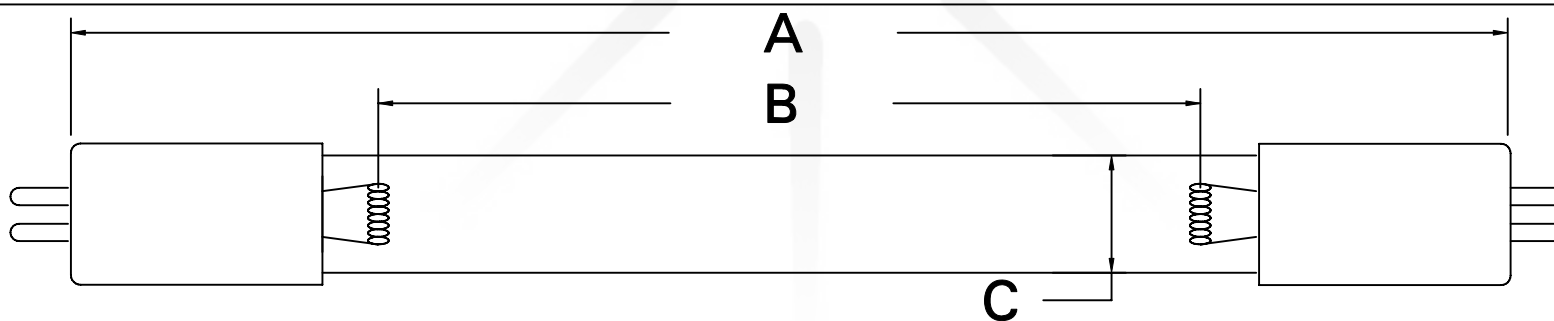

CUREUV Part No.: **192377**

(A) Total Length: 456mm

(B) Arc Length: 365mm

(C) Lamp Quartz Diameter: 15mm

Operating Current:

Lamp Voltage:

Lamp Wattage: 22

Peak UV Output: 253.7nm

Glass Type : Non Ozone

Style: Minature Bi-Pin

Style: Minature Bi-Pin

Output UVC Watts:

Output $\mu\text{W}/\text{cm}^2$ @ 1m:

Rated Life (hrs): 10,000

cureUV.com