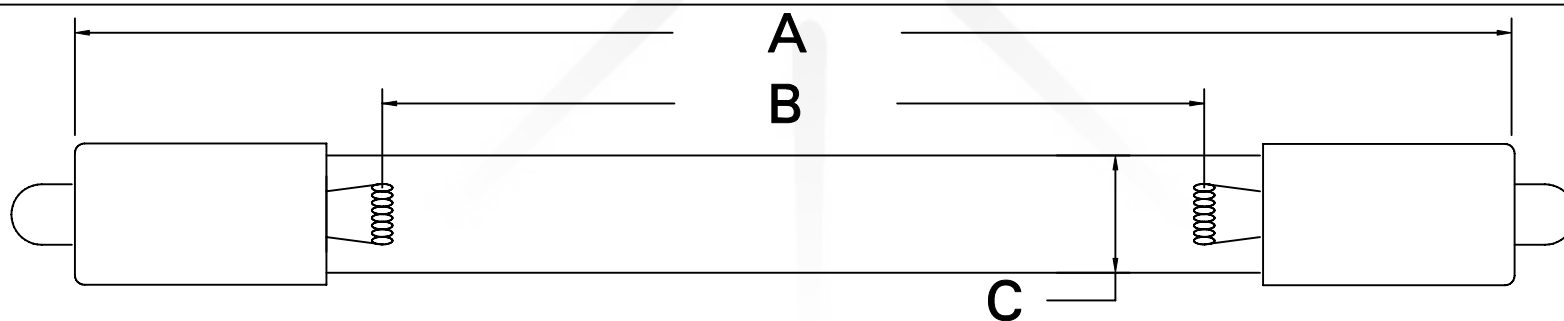

CUREUV Part No.: **194167**

(A) Total Length: 1145mm

(B) Arc Length: 1070mm

(C) Lamp Quartz Diameter: 15mm

Operating Current: 465mA

Lamp Voltage: 132

Lamp Wattage: 60

Peak UV Output: 253.7nm

Glass Type : Non Ozone

Style: Single Pin

Style: Single Pin

Output UVC Watts: 22

Output $\mu\text{W}/\text{cm}^2$ @ 1m: 180

Rated Life (hrs): 10,000

cureUV.com