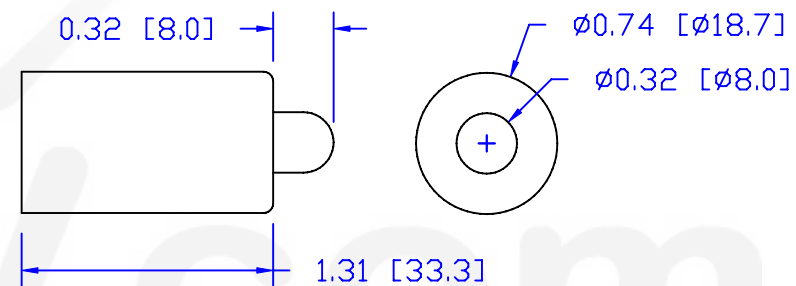

CUREUV Part No.: **194167**

(A) Total Length: 1145mm

(B) Arc Length: 1070mm

(C) Lamp Quartz Diameter: 15mm

Operating Current: 465mA

Lamp Voltage: 132

Lamp Wattage: 60

Peak UV Output: 253.7nm

Glass Type : Non Ozone

Style: Single Pin

Style: Single Pin

Output UVC Watts: 22

Output $\mu\text{W}/\text{cm}^2$ @ 1m: 180

Rated Life (hrs): 10,000

cureUV.com