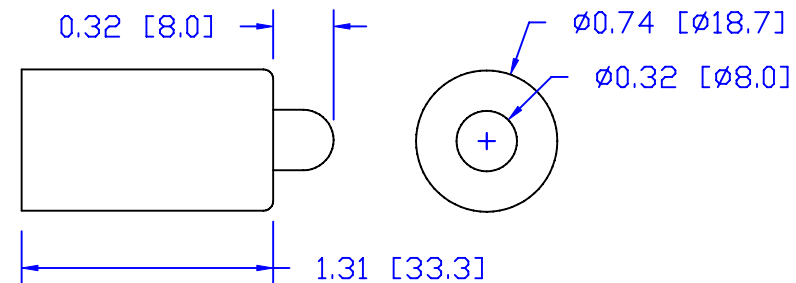

CUREUV Part No.: **194167**

(A) Total Length: 1145mm

(B) Arc Length: 1070mm

(C) Lamp Quartz Diameter: 15mm

Operating Current: 465mA

Lamp Voltage: 132

Lamp Wattage: 60

Peak UV Output: 253.7nm

Glass Type : Non Ozone

Style: Single Pin

Style: Single Pin

Output UVC Watts: 22

Output $\mu\text{W}/\text{cm}^2$ @ 1m: 180

Rated Life (hrs): 10,000

cureUV.com