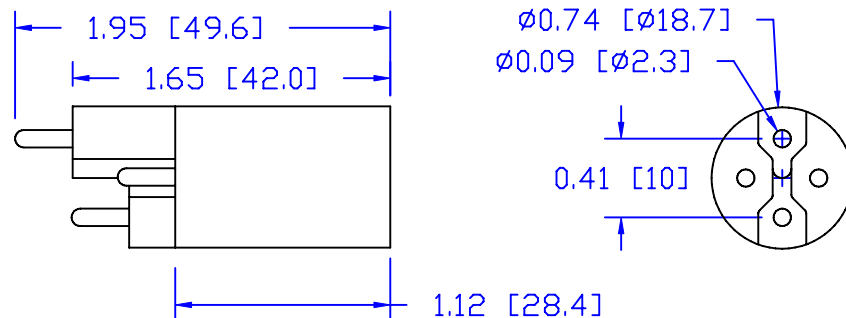

CUREUV Part No.: **510774**

(A) Total Length: 810mm

(B) Arc Length: 734mm

(C) Lamp Quartz Diameter: 15mm

Operating Current: 420mA

Lamp Voltage: 90V

Lamp Wattage: 38

Peak UV Output: 253.7nm

Glass Type : Non Ozone

Style: 4 Pin Step / R-Can

Style: No Hole Base

Output UVC Watts: 14

Output uW/cm<sup>2</sup> @ 1m: 130

Rated Life (hrs): 12,000

**cureUV.com**