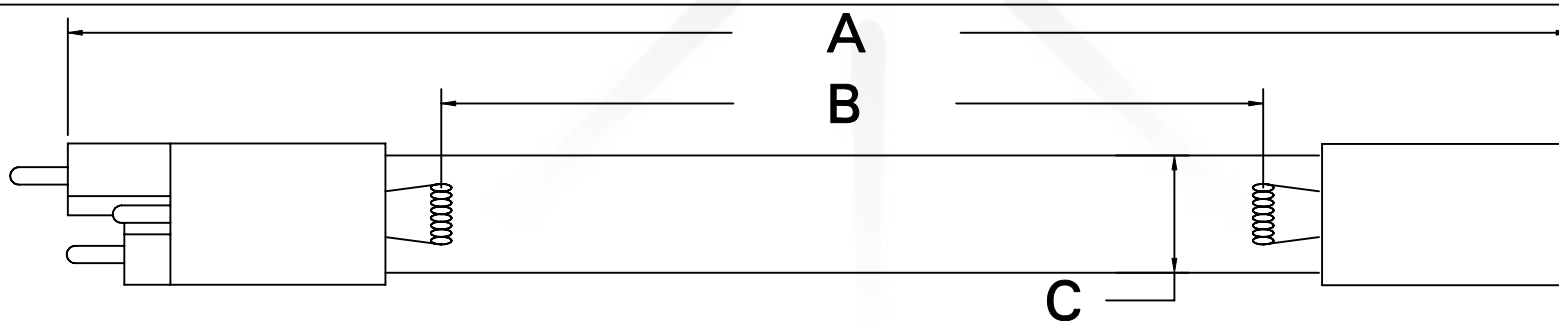

CUREUV Part No.: **510774**

(A) Total Length: 810mm

(B) Arc Length: 734mm

(C) Lamp Quartz Diameter: 15mm

Operating Current: 420mA

Lamp Voltage: 90V

Lamp Wattage: 38

Peak UV Output: 253.7nm

Glass Type : Non Ozone

Style: 4 Pin Step / R-Can

Style: No Hole Base

Output UVC Watts: 14

Output uW/cm<sup>2</sup> @ 1m: 130

Rated Life (hrs): 12,000

**cureUV.com**