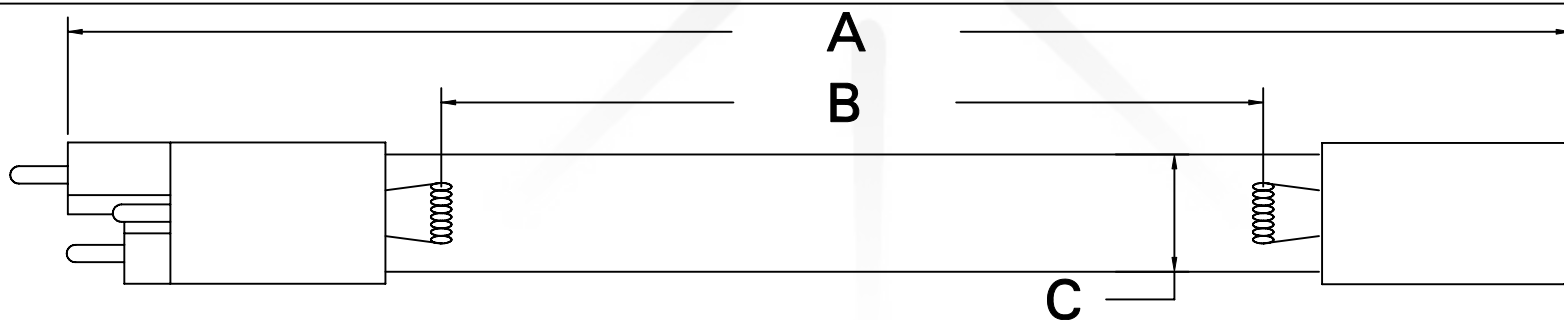

CUREUV Part No.: **510773**

(A) Total Length: 810mm

(B) Arc Length: 734mm

(C) Lamp Quartz Diameter: 15mm

Operating Current: 420mA

Lamp Voltage: 90V

Lamp Wattage: 38

Peak UV Output: 253.7nm

Glass Type : Non Ozone

Style: 4 Pin Step / R-Can

Style: No Hole Base

Output UVC Watts: 14

Output  $\mu\text{W}/\text{cm}^2$  @ 1m: 130

Rated Life (hrs): 12,000

**cureUV.com**