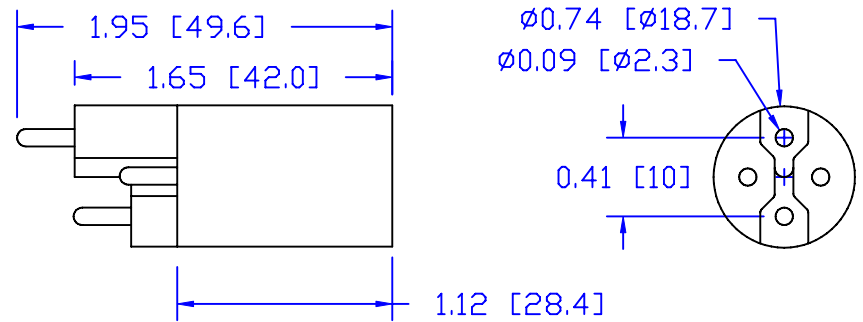

CUREUV Part No.: **510773**

(A) Total Length: 810mm

(B) Arc Length: 734mm

(C) Lamp Quartz Diameter: 15mm

Operating Current: 420mA

Lamp Voltage: 90V

Lamp Wattage: 38

Peak UV Output: 253.7nm

Glass Type : Non Ozone

Style: 4 Pin Step / R-Can

Style: No Hole Base

Output UVC Watts: 14

Output  $\mu\text{W}/\text{cm}^2$  @ 1m: 130

Rated Life (hrs): 12,000

**cureUV.com**