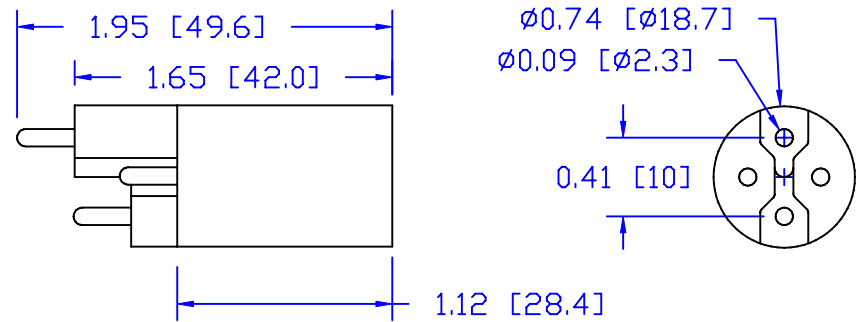

CUREUV Part No.: **510772**

(A) Total Length: 810mm

(B) Arc Length: 734mm

(C) Lamp Quartz Diameter: 15mm

Operating Current: 420mA

Lamp Voltage: 90V

Lamp Wattage: 38

Peak UV Output: 253.7nm

Glass Type : Non Ozone

Style: 4 Pin Step / R-Can

Style: No Hole Base

Output UVC Watts: 14

Output  $\mu\text{W}/\text{cm}^2$  @ 1m: 130

Rated Life (hrs): 12,000

**cureUV.com**