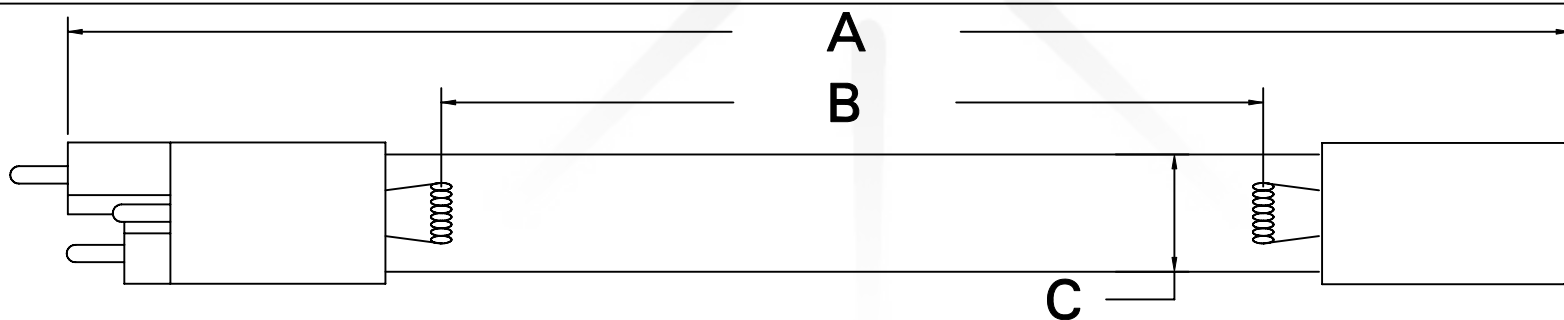

CUREUV Part No.: **510772**

(A) Total Length: 810mm

(B) Arc Length: 734mm

(C) Lamp Quartz Diameter: 15mm

Operating Current: 420mA

Lamp Voltage: 90V

Lamp Wattage: 38

Peak UV Output: 253.7nm

Glass Type : Non Ozone

Style: 4 Pin Step / R-Can

Style: No Hole Base

Output UVC Watts: 14

Output  $\mu\text{W}/\text{cm}^2$  @ 1m: 130

Rated Life (hrs): 12,000

**cureUV.com**