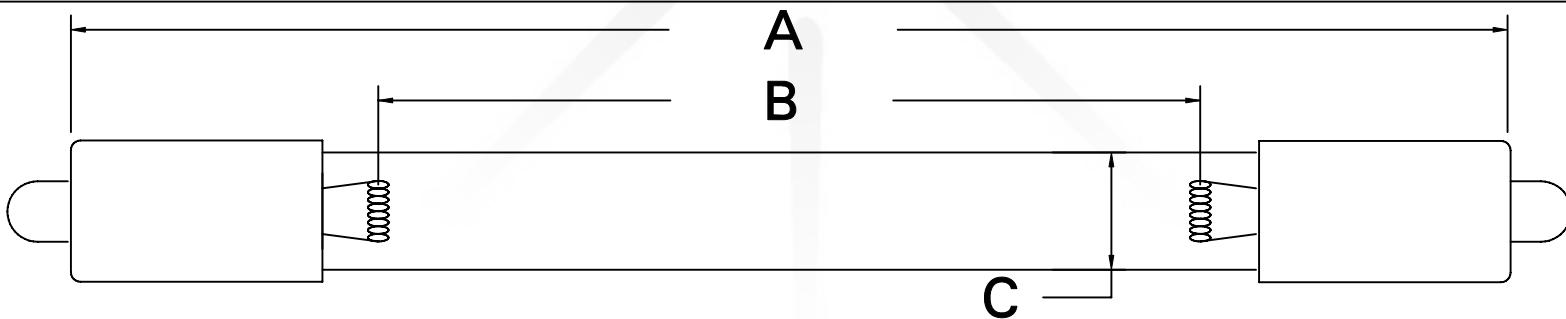

CUREUV Part No.: **194182**

(A) Total Length: 357mm

(B) Arc Length: 280mm

(C) Lamp Quartz Diameter: 15mm

Operating Current: 425mA

Lamp Voltage: 50

Lamp Wattage: 16

Peak UV Output: 253.7nm

Glass Type : Non Ozone

Style: Single Pin

Style: Single Pin

Output UVC Watts:

Output $\mu\text{W}/\text{cm}^2$ @ 1m:

Rated Life (hrs): 9000

cureUV.com