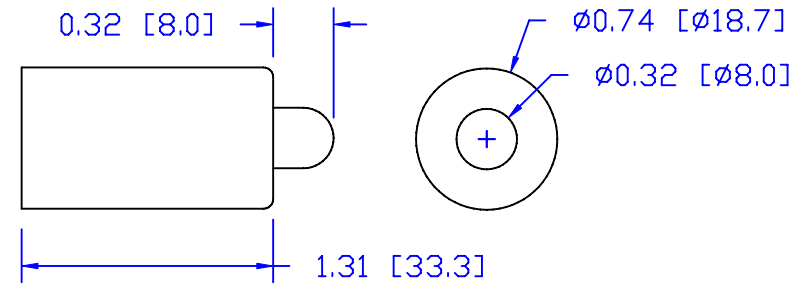

CUREUV Part No.: **194182**

(A) Total Length: 357mm

(B) Arc Length: 280mm

(C) Lamp Quartz Diameter: 15mm

Operating Current: 425mA

Lamp Voltage: 50

Lamp Wattage: 16

Peak UV Output: 253.7nm

Glass Type : Non Ozone

Style: Single Pin

Style: Single Pin

Output UVC Watts:

Output $\mu\text{W}/\text{cm}^2$ @ 1m:

Rated Life (hrs): 9000

cureUV.com