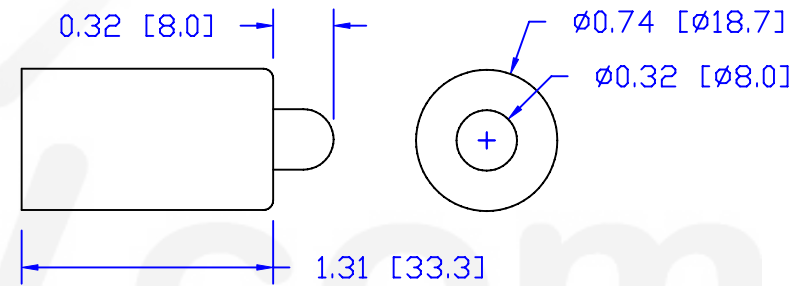

CUREUV Part No.: **194182**

(A) Total Length: 357mm

(B) Arc Length: 280mm

(C) Lamp Quartz Diameter: 15mm

Operating Current: 425mA

Lamp Voltage: 50

Lamp Wattage: 16

Peak UV Output: 253.7nm

Glass Type : Non Ozone

Style: Single Pin

Style: Single Pin

Output UVC Watts:

Output $\mu\text{W}/\text{cm}^2$ @ 1m:

Rated Life (hrs): 9000

cureUV.com