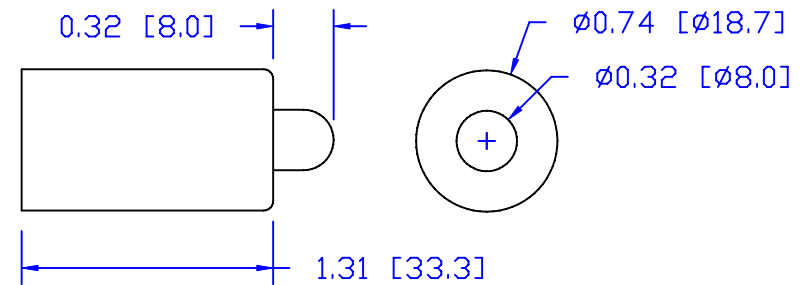

CUREUV Part No.: **194217**

(A) Total Length: 538mm

(B) Arc Length: 455mm

(C) Lamp Quartz Diameter: 15mm

Operating Current: 425mA

Lamp Voltage:

Lamp Wattage: 25

Peak UV Output: 253.7nm

Glass Type : Non Ozone

Style: Single Pin

Style: Single Pin

Output UVC Watts: 8.5

Output $\mu\text{W}/\text{cm}^2$ @ 1m:

Rated Life (hrs): 10,000

cureUV.com