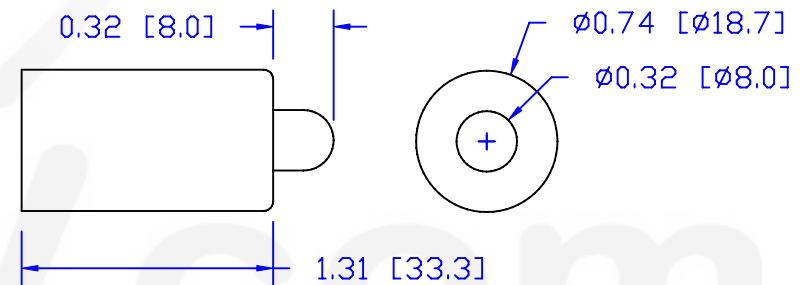

CUREUV Part No.: **194217**

(A) Total Length: 538mm

(B) Arc Length: 455mm

(C) Lamp Quartz Diameter: 15mm

Operating Current: 425mA

Lamp Voltage:

Lamp Wattage: 25

Peak UV Output: 253.7nm

Glass Type : Non Ozone

Style: Single Pin

Style: Single Pin

Output UVC Watts: 8.5

Output $\mu\text{W}/\text{cm}^2$ @ 1m:

Rated Life (hrs): 10,000

cureUV.com