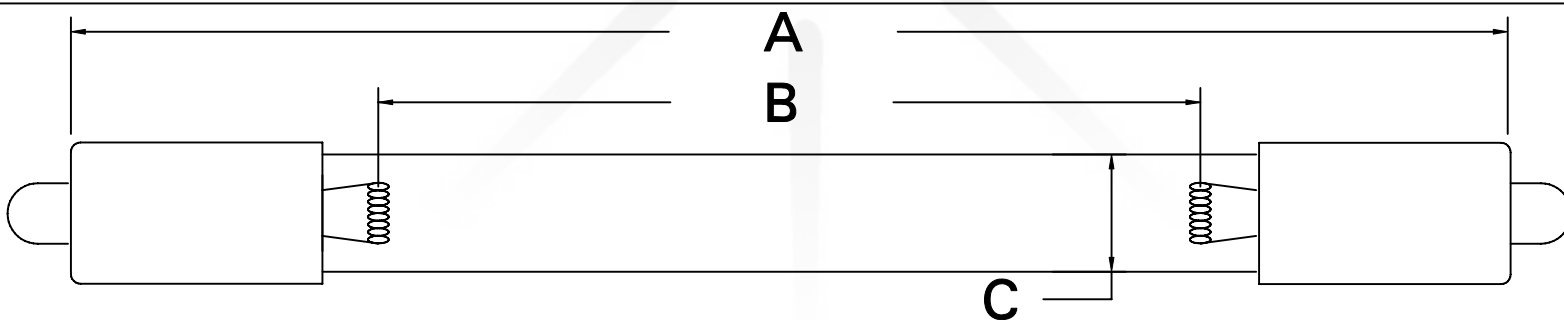

CUREUV Part No.: **194217**

(A) Total Length: 538mm

(B) Arc Length: 455mm

(C) Lamp Quartz Diameter: 15mm

Operating Current: 425mA

Lamp Voltage:

Lamp Wattage: 25

Peak UV Output: 253.7nm

Glass Type : Non Ozone

Style: Single Pin

Style: Single Pin

Output UVC Watts: 8.5

Output $\mu\text{W}/\text{cm}^2$ @ 1m:

Rated Life (hrs): 10,000

cureUV.com